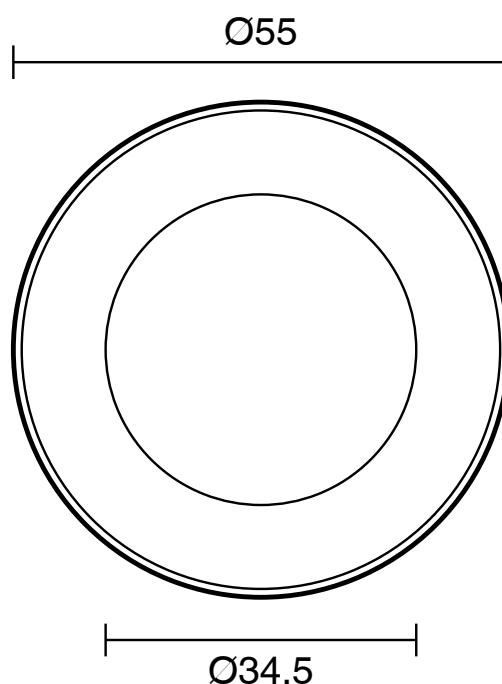

## Roca Ona Robe Hook Matte White

15049

SPECIFICATIONS	
Recommended Use	Domestic;Commercial;Hotel
Colour Category	White
Colour Finish	Matte White
Primary Material	Brass
WARRANTY	
Replacement Only - Domestic Use	15
Parts Replacement Only	1
<i>Please refer to Warranty Page for full Terms and Conditions</i>	

Dimensions are nominal measurements only.