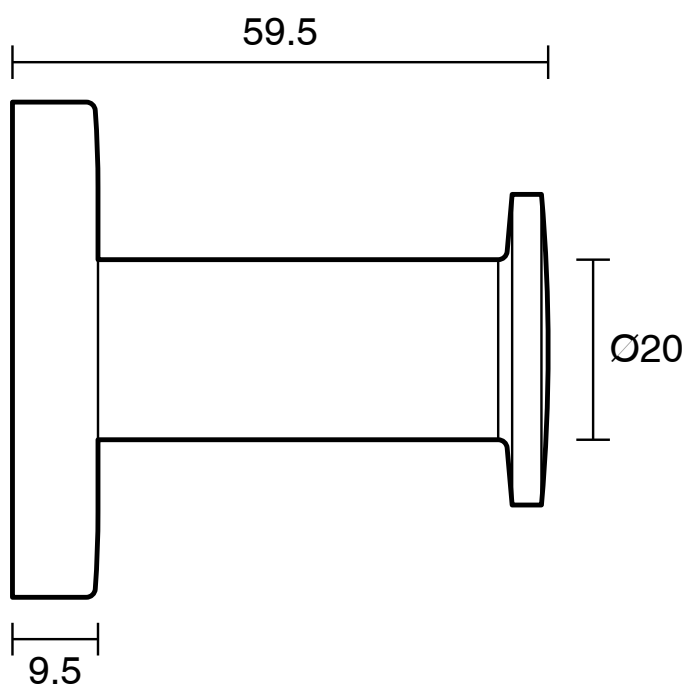

## Roca Ona Robe Hook Matte White

15049

SPECIFICATIONS	
Recommended Use	Domestic;Commercial;Hotel
Colour Category	White
Colour Finish	Matte White
Primary Material	Brass
WARRANTY	
Replacement Only - Domestic Use	15
Parts Replacement Only	1
<i>Please refer to Warranty Page for full Terms and Conditions</i>	

Dimensions are nominal measurements only.