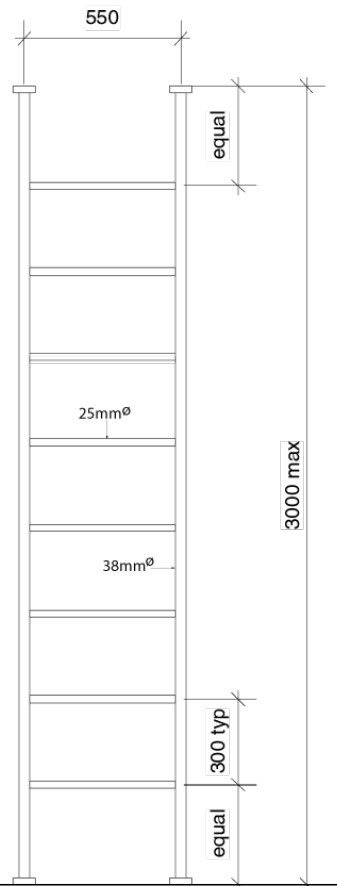

Milli Pure Heated Towel Rail Floor to Ceiling (Hardwired Ceiling Cable Entry) 550mm Chrome

SPECIFICATIONS	
Recommended Use	Domestic, Hotel & Commercial
Material	Copper Tube with Brass Fittings
Colour Variations	Matte Black
Height	Made to Specification- Max 3000mm
Electrical Connection	Hardwired Only
Power Entry	Ceiling - Left or Right (Floor Option available)
Heating Method	Water Filled
Voltage	240V
Wattage	200 watts
IP Rating	IPX5
Standard	AS/NZS:3350
WARRANTY	
Warranty - Domestic Use	7 Years
Heating Elements	3 Years
Spare Parts & Labour	12 Months
<i>Please refer to Warranty Page for full Terms and Conditions</i>	

To see the complete Milli range go to www.reece.com.au/bathrooms

Dimensions are nominal measurements only.

Disclaimer: Products in this specification manual must by regulation be installed by licensed and registered trade people. The manufacturer/distributor reserves the right to vary specifications or delete models from their range without prior notification. Dimensions are nominal measurements only. Dimensions and set-outs listed are correct at time of publication however the manufacturer/distributor takes no responsibility for printing errors.