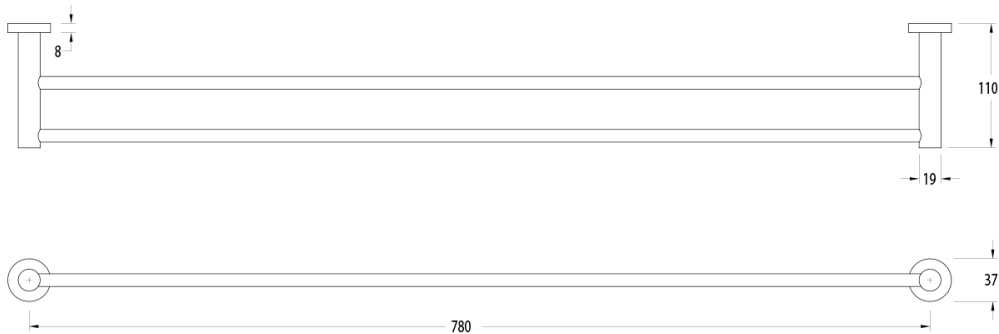

Milli Mood Edit Double Towel Rail 780mm PVD Brushed Gunmetal

9511782

SPECIFICATIONS

Recommended Use	Domestic, Hotel & Commercial
Colour	Brushed Gunmetal
Material	DR Brass

WARRANTY

Replacement Only - Domestic Use 15 Years

Please refer to Warranty Page for full Terms and Conditions

Dimensions are nominal measurements only.

CLEANING RECOMMENDATIONS:

We recommend the use of soapy water or approved cleaners. This product should not be cleaned with abrasive materials. Damage caused by any improper treatment is not covered by the product warranty. Refer to Warranty Conditions

Disclaimer: Products in this specification manual must by regulation be installed by licensed and registered trade people. The manufacturer/distributor reserves the right to vary specifications or delete models from their range without prior notification. Dimensions are nominal measurements only. Dimensions and set-outs listed are correct at time of publication however the manufacturer/distributor takes no responsibility for printing errors.

Published 28/03/2022

To see the complete Milli range go to www.reece.com.au