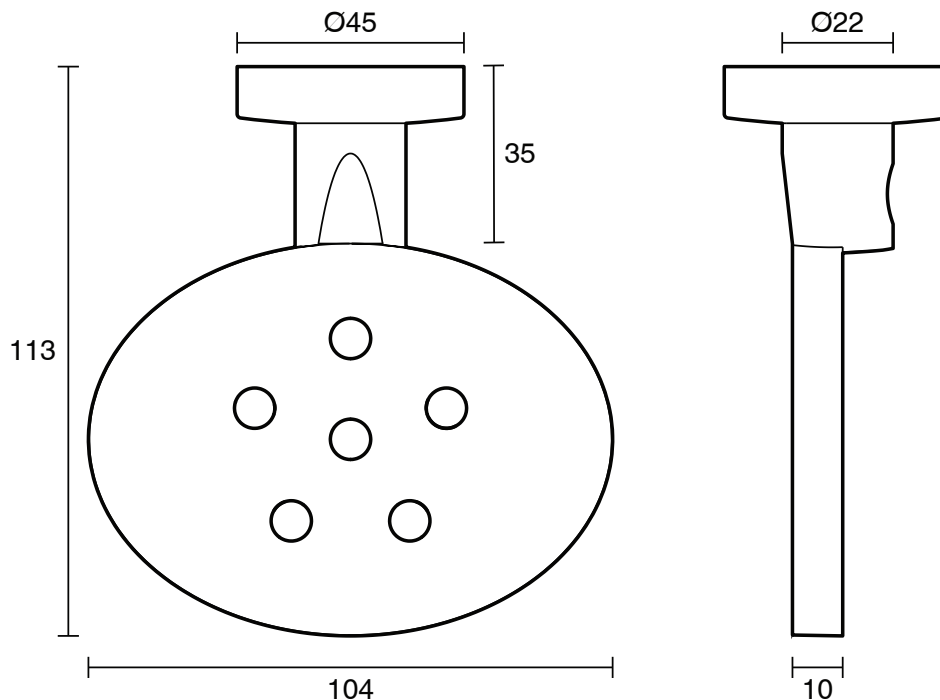

Posh Solus MK2 Soap Dish Matte Black

2263974

SPECIFICATIONS

Recommended Use	Domestic, Hotel & Commercial
Colour	Matte Black

WARRANTY

Domestic Use Replacement Only	10 Years

Please refer to Warranty Page for full Terms and Conditions

Dimensions are nominal measurements only.

CLEANING RECOMMENDATIONS:

We recommend the use of soapy water or approved cleaners. This product should not be cleaned with abrasive materials. Damage caused by any improper treatment is not covered by the product warranty. Refer to Posh Warranty page for full Terms and Conditions.

Disclaimer: Products in this specification manual must by regulation be installed by licensed and registered trade people. The manufacturer/distributor reserves the right to vary specifications or delete models from their range without prior notification. Dimensions are nominal measurements only. Dimensions and set-outs listed are correct at time of publication however the manufacturer/distributor takes no responsibility for printing errors.

Published 27/04/2021

To see the complete Posh range go to
www.reece.com.au