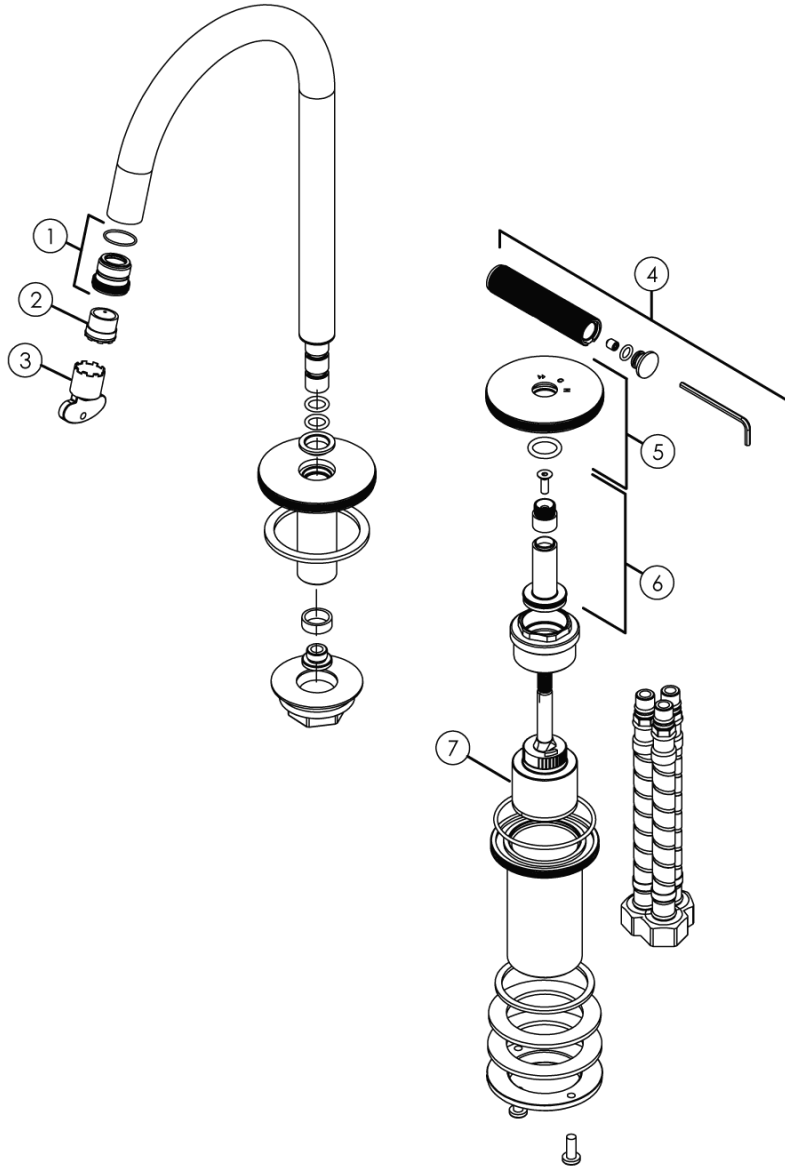

Milli Etch Progressive Hob Basin Mixer Tap Set Brushed Bronze (6 Star)

21779

No.	Description	Code
1.	Milli Etch Basin/Bath Wall Retainer 19mm Assy	29886
2.	Neoperl Cache TT 1.0 GPM	44.3258.010
3.	Neoperl Cache TT Aerator Key 16mm	09.9170.0
4.	Mill Etch WSS Progressive Mixer Handle Assy	30079
5.	Milli Etch Hob Mixer Progressive Dress Plate Assy	30055
6.	Milli Etch Wall System Spline & Sleeve Assy	30112
7.	Milli Etch WSS Progressive Cartridge GN-35P-SQM	29967