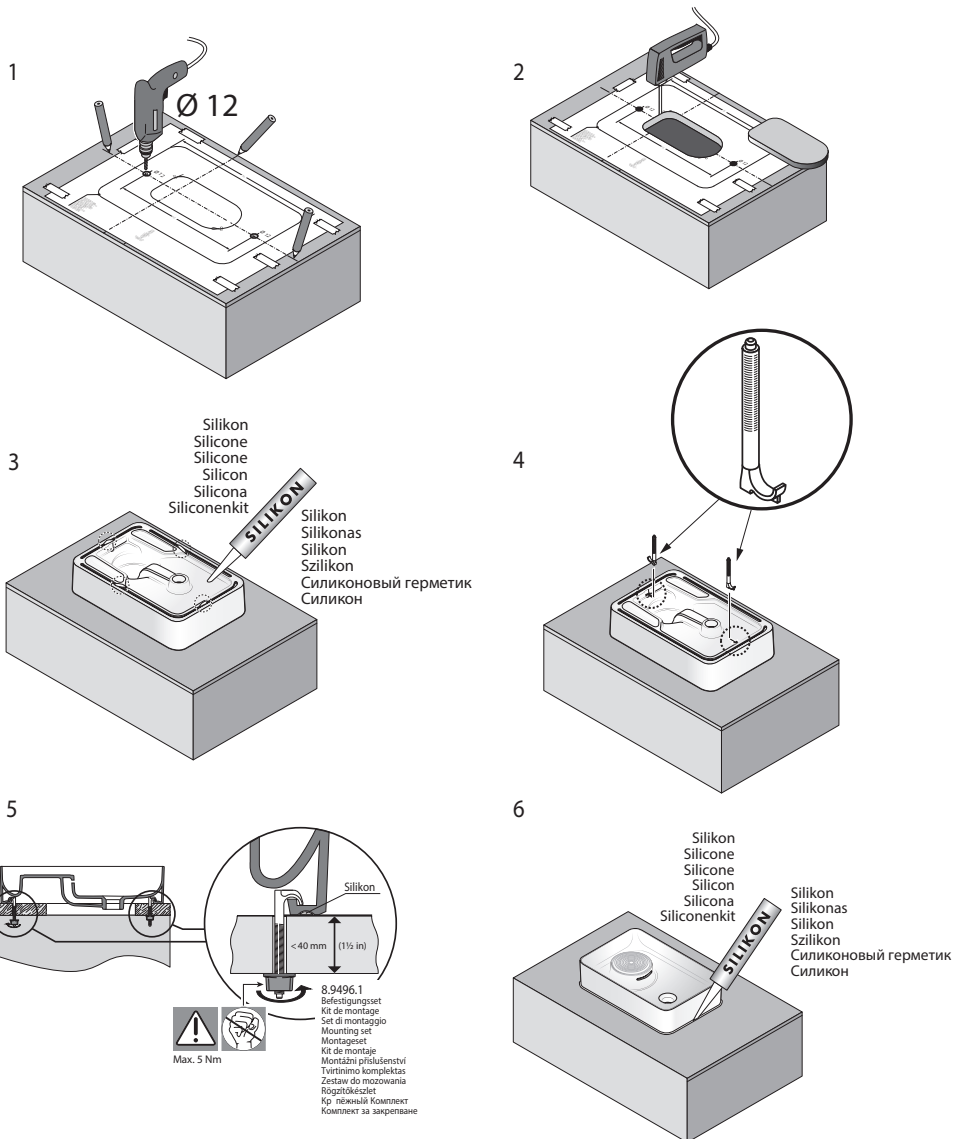

Laufen Val Wall Basin with Fixing Bolts with Overflow 1 Taphole 550mm White

INSTALLATION INSTRUCTIONS - COUNTER BASIN:

8.1228.2
Waschtisch-Schale
Vasque pour table de toilette
Bacino
Washbasin in bowl
Lavabo de sobreencimera
Waskom
Umyvadlová misa
Praustuvas – dubuo
Umywalka nablutowa
Mosdóta
Раковина-чаша
Стоящ умивальник

8.9828.2
Schablone
Gabarit
Sagoma
Template
Plantilla
Sjabloon
Šablona
Šablona
Szablon
Sablon
Лекало
Шаблон

CLEANING RECOMMENDATIONS:

We recommend the use of soapy water or approved cleaners. This product should not be cleaned with abrasive materials. Damage caused by any improper treatment is not covered by the product warranty. Refer to Warranty Conditions