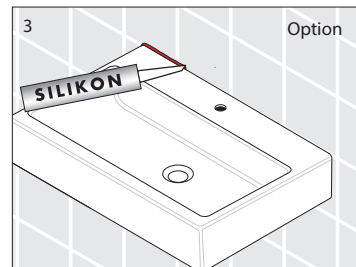

# Laufen Val Wall Basin with Fixing Bolts with Overflow 1 Taphole 550mm White

## INSTALLATION INSTRUCTIONS - WALL BASIN:

Washbasins / Open valve / click clack valve

**EN** Guarantee/Liability only when assembled by a licensed plumber in accordance with the instructions and local regulations.