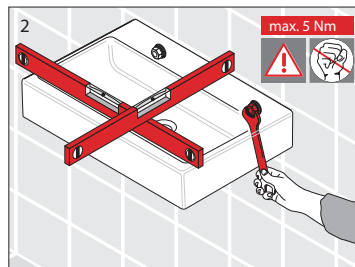

# Laufen Val Wall Basin with Fixing Bolts with Overflow 1 Taphole 550mm White

## INSTALLATION INSTRUCTIONS - WALL BASIN:

Washbasins / Open valve / click clack valve

**EN** Guarantee/Liability only when assembled by a licensed plumber in accordance with the instructions and local regulations.