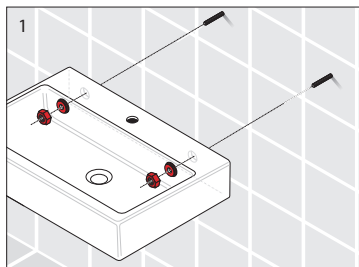

# Laufen Val Wall Basin with Fixing Bolts with Overflow 1 Taphole 550mm White

## INSTALLATION INSTRUCTIONS - WALL BASIN:

Washbasins / Open valve / click clack valve

**EN** Guarantee/Liability only when assembled by a licensed plumber in accordance with the instructions and local regulations.