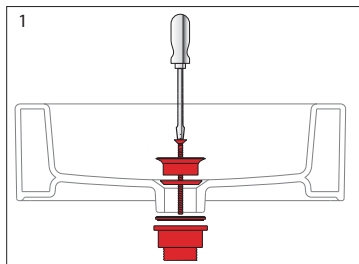

Click Clack Valve

Push to Close
Push to Open

Plumbers, please ensure a copy of the Installation Instructions are left with the end user for future reference