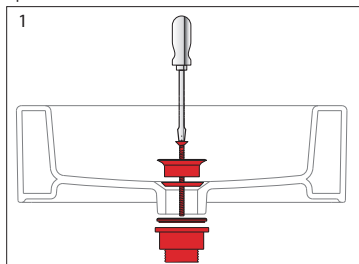

# Laufen Val Wall Basin with Fixing Bolts with Overflow 1 Taphole 550mm White

## INSTALLATION INSTRUCTIONS - WALL BASIN:

Washbasins / Open valve / click clack valve

**EN** Guarantee/Liability only when assembled by a licensed plumber in accordance with the instructions and local regulations.

### Open Valve