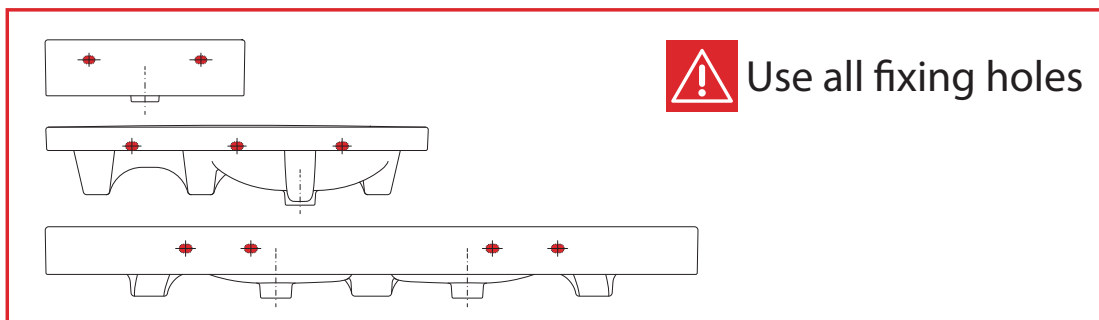

# Laufen Val Wall Basin with Fixing Bolts with Overflow 1 Taphole 550mm White

## INSTALLATION INSTRUCTIONS - WALL BASIN:

Washbasins / Open valve / click clack valve

**EN** Guarantee/Liability only when assembled by a licensed plumber in accordance with the instructions and local regulations.