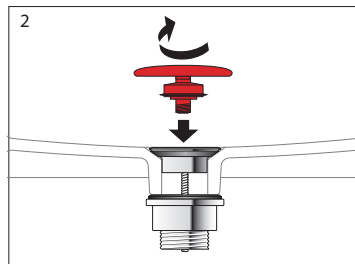

Click Clack Valve

Push to Close
Push to Open

Plumbers, please ensure a copy of the Installation Instructions are left with the end user for future reference