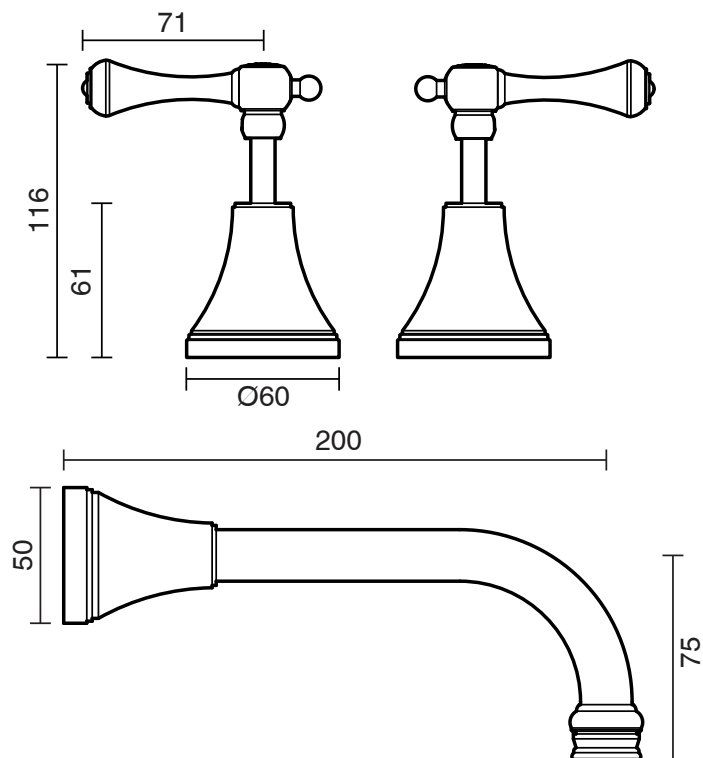

KADO

Kado Era Wall Bath Set 200mm Lever Handle Brass Gold

9507587

SPECIFICATIONS

Recommended Use	Domestic, Hotel & Commercial
Colour	Brass Gold
Finish	Polished
Material	DR Brass
Recommended Pressure Range	150 - 500 kPa
Maximum Continuous Working Temperature	80 deg C
Suitable for Storage Tank Hot Water	Yes
Suitable for Continuous Flow Hot Water	Yes
Suitable for Gravity Feed Hot Water	No

WARRANTY

Warranty - Domestic Use	10 Years
Spare Parts & Labour	12 Months

Please refer to Warranty Page for full Terms and Conditions

Dimensions are nominal measurements only.

CLEANING RECOMMENDATIONS:

We recommend the use of soapy water or approved cleaners. This product should not be cleaned with abrasive materials. Damage caused by any improper treatment is not covered by the product warranty. Refer to Warranty Conditions

Disclaimer: Products in this specification manual must by regulation be installed by licensed and registered trade people. The manufacturer/distributor reserves the right to vary specifications or delete models from their range without prior notification. Dimensions are nominal measurements only. Dimensions and set-outs listed are correct at time of publication however the manufacturer/distributor takes no responsibility for printing errors.

Published 12/10/2023

To see the complete Kado range go to www.reece.com.au