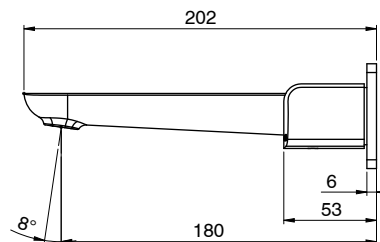

Milli

Milli Glance Wall Bath Set Gunmetal

2285939

SPECIFICATIONS

Recommended Use	Domestic, Hotel & Commercial
Colour	Gunmetal
Finish	Matte
Material	DR Brass
Recommended Pressure Range	150 - 500 kPa
Maximum Continuous Working Temperature	75 deg C
Suitable for Storage Tank Hot Water	Yes
Suitable for Continuous Flow Hot Water	Yes
Suitable for Gravity Feed Hot Water	No

WARRANTY

Warranty - Domestic Use	15 Years
Spare Parts & Labour	12 Months

Please refer to Warranty Page for full Terms and Conditions

Dimensions are nominal measurements only.

CLEANING RECOMMENDATIONS:

We recommend the use of soapy water or approved cleaners. This product should not be cleaned with abrasive materials. Damage caused by any improper treatment is not covered by the product warranty. Refer to Warranty Conditions

Disclaimer: Products in this specification manual must by regulation be installed by licensed and registered trade people. The manufacturer/distributor reserves the right to vary specifications or delete models from their range without prior notification. Dimensions are nominal measurements only. Dimensions and set-outs listed are correct at time of publication however the manufacturer/distributor takes no responsibility for printing errors.

Published 13/07/2022

To see the complete Milli range go to
www.reece.com.au