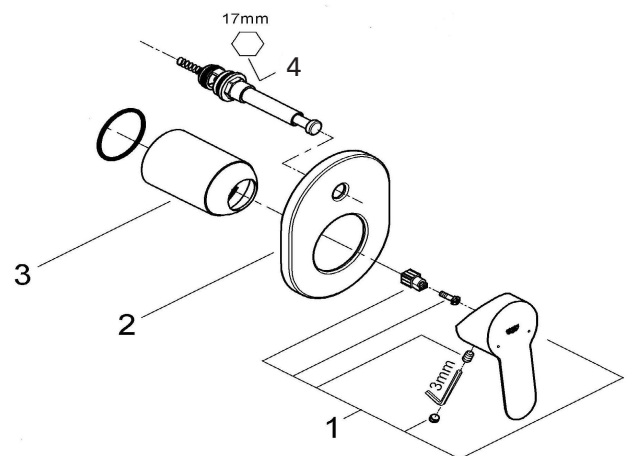

Care

For directions on the care of this fitting, please refer to the accompanying care instructions.

BAUEDGE
SHOWER MIXER WITH DIVERTER TRIMSET
MODEL #19586000

Pure Freude
an Wasser

Spare Parts

Pos.-nr.	Product Description	Order-nr.	Units per package
1	Lever	46698000	1
2	Escutcheon	46772000	1
3	Sleeve (Cap)	09038000	1
4	Diverter	46737000	1