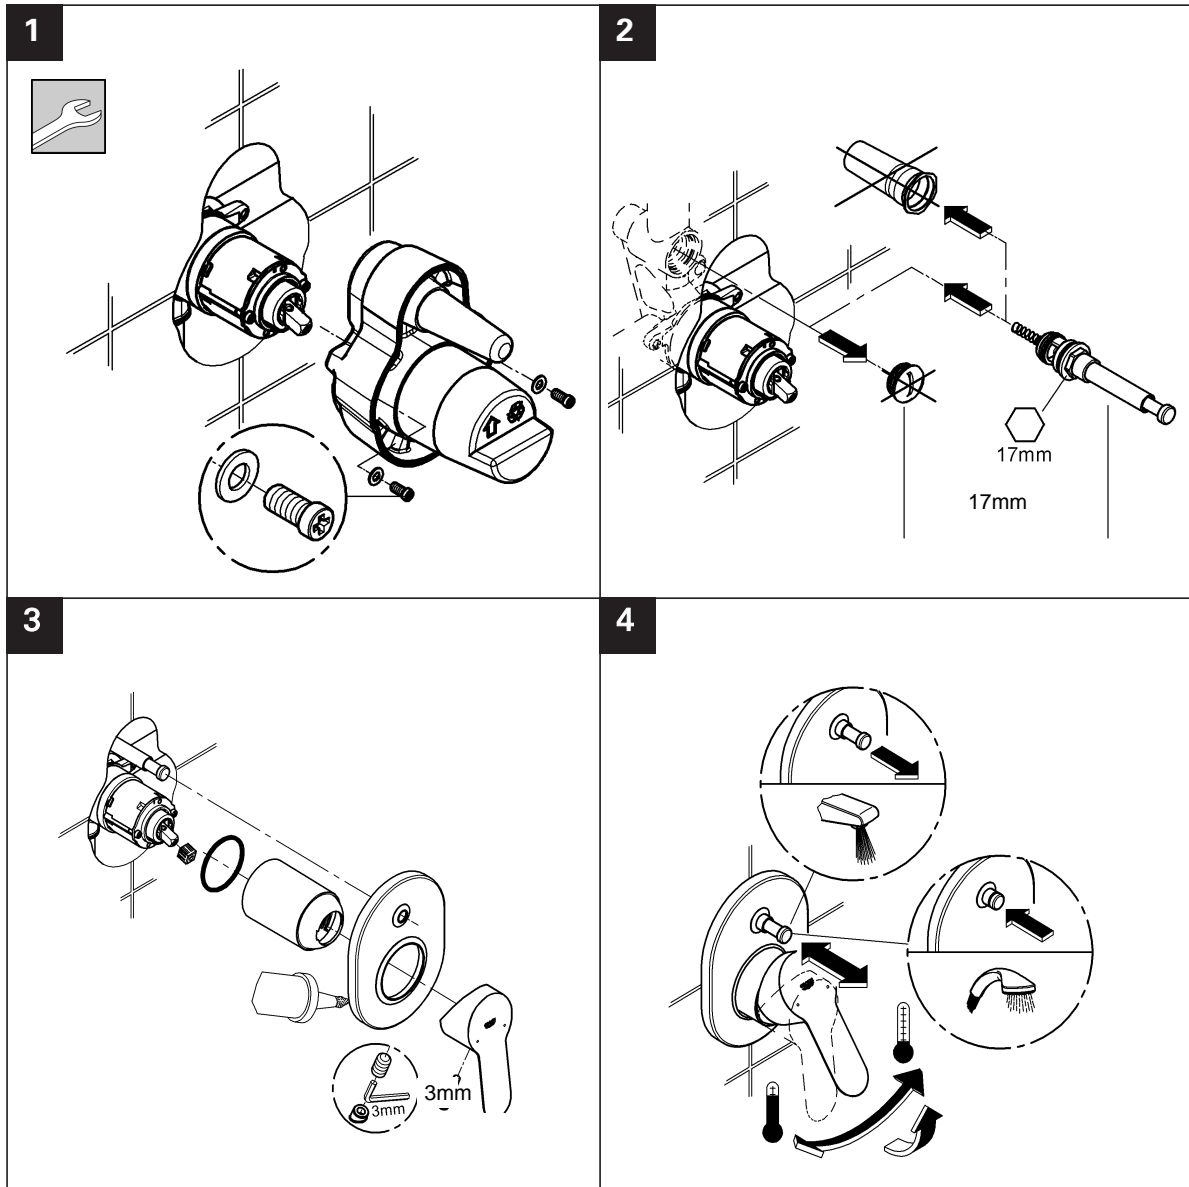

BAUEDGE
SHOWER MIXER WITH DIVERTER TRIMSET
MODEL #19586000

Pure Freude
an Wasser

Product Specifications

Product Description: Bauedge Diverter Mixer Trimset

Single-Lever Bath Trimset

Concealed Inwall Body for installation 33961000
Without Concealed Body

Chrome finish

Automatic Diverter: Bath/Shower
Metal Lever
With shaft sealing

Installation instructions

Installation Instructions

Flush piping system prior and after installation of fitting thoroughly!

This product must be installed in conformance with local codes e.g. AS/NZS 3500 series of standard!

Care

For directions on the care of this fitting, please refer to the accompanying care instructions.

BAUEDGE
SHOWER MIXER WITH DIVERTER TRIMSET
MODEL #19586000

Pure Freude
an Wasser

Spare Parts

Pos.-nr.	Product Description	Order-nr.	Units per package
1	Lever	46698000	1
2	Escutcheon	46772000	1
3	Sleeve (Cap)	09038000	1
4	Diverter	46737000	1