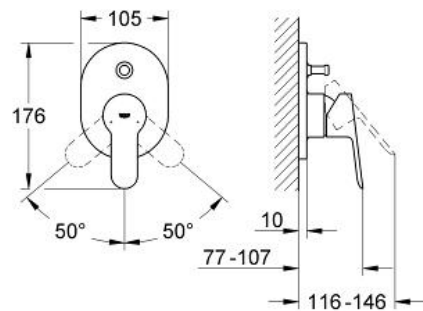

BAUEDGE
SHOWER MIXER WITH DIVERTER TRIMSET
MODEL #19586000

Pure Freude
an Wasser

Product Specifications

Product Description: Bauedge Diverter Mixer Trimset

Single-Lever Bath Trimset

Concealed Inwall Body for installation 33961000
Without Concealed Body

Chrome finish

Automatic Diverter: Bath/Shower
Metal Lever
With shaft sealing