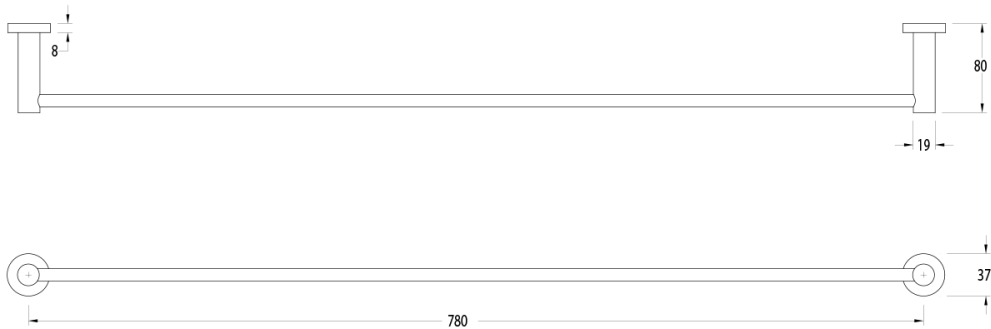

Milli Mood Edit Single Towel Rail 780mm Matte Black

2281244

SPECIFICATIONS

Recommended Use	Domestic, Hotel & Commercial
Colour	Matte Black
Material	DR Brass

WARRANTY

Replacement Only - Domestic Use 15 Years

Please refer to Warranty Page for full Terms and Conditions

Dimensions are nominal measurements only.

CLEANING RECOMMENDATIONS:

We recommend the use of soapy water or approved cleaners. This product should not be cleaned with abrasive materials. Damage caused by any improper treatment is not covered by the product warranty. Refer to Warranty Conditions

Disclaimer: Products in this specification manual must by regulation be installed by licensed and registered trade people. The manufacturer/distributor reserves the right to vary specifications or delete models from their range without prior notification. Dimensions are nominal measurements only. Dimensions and set-outs listed are correct at time of publication however the manufacturer/distributor takes no responsibility for printing errors.

Published 28/03/2022

To see the complete Milli range go to
www.reece.com.au