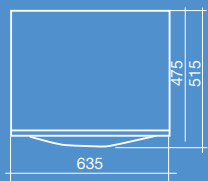

Tap not included
Tiling flange not shown

Bathroom Happiness™

Visit any one of our 300 showrooms around Australia for all the latest products, concepts and inspiration to make your bathroom whatever you want it to be. And for the ultimate bathroom experience, go to one of our new bathroom life™ stores where you will find the biggest range of leading Australian and international brands.

Call **1800 032 566** or visit **www.reece.com.au** for your nearest bathroom showroom.