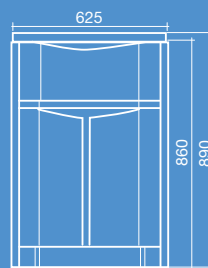

Tap not included
Tiling flange not shown

Bathroom Happiness™

Visit any one of our 300 showrooms around Australia for all the latest products, concepts and inspiration to make your bathroom whatever you want it to be. And for the ultimate bathroom experience, go to one of our new bathroom life™ stores where you will find the biggest range of leading Australian and international brands.

Call **1800 032 566** or visit **www.reece.com.au** for your nearest bathroom showroom.