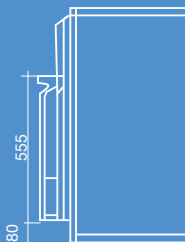

Tap not included
Tiling flange not shown

Bathroom Happiness™

Visit any one of our 300 showrooms around Australia for all the latest products, concepts and inspiration to make your bathroom whatever you want it to be. And for the ultimate bathroom experience, go to one of our new bathroom life™ stores where you will find the biggest range of leading Australian and international brands.

Call **1800 032 566** or visit **www.reece.com.au** for your nearest bathroom showroom.