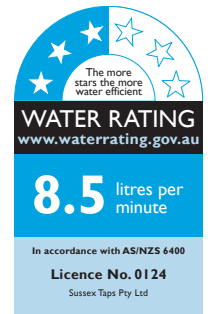

SUSSEX

Sussex Pure Hi-Rise Shower Square with 250mm Shower Head PVD Brushed Nickel (3 Star)

9511656

SPECIFICATIONS	
Recommended Use	Residential;Commercial
Colour Finish	Brushed Nickel
Primary Material	DR Brass
Recommended Pressure Range	150 - 500 kPa as per AS3500
Max Continuous Working Temperature (deg C)	65
Min Continuous Working Temperature (deg C)	1
WARRANTY	
Residential Use (Years)	40
Commercial Use (Years)	10
<i>Please refer to Sussex Warranty page for full Terms and Conditions</i>	