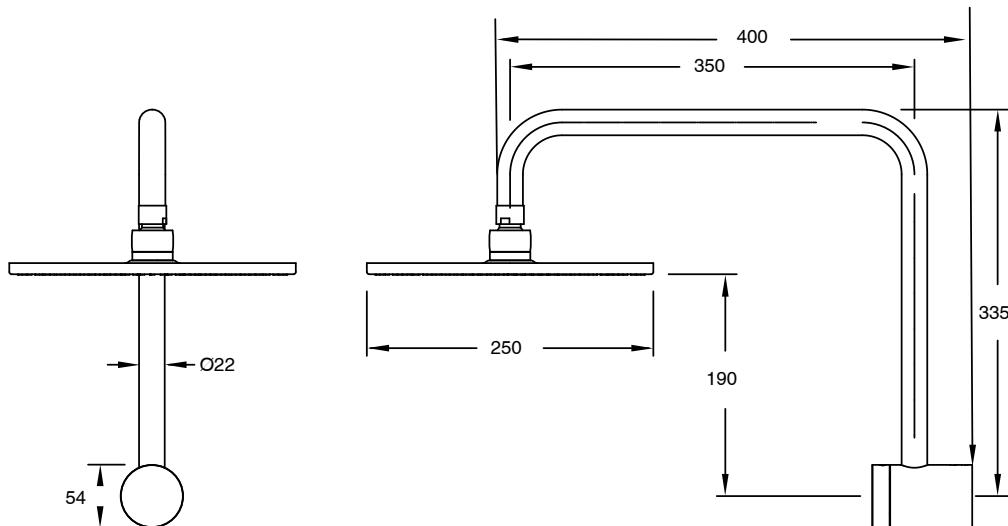

SUSSEX

Sussex Pure Hi-Rise Shower Square with 250mm Shower Head PVD Brushed Nickel (3 Star)

9511656

SPECIFICATIONS	
Recommended Use	Residential;Commercial
Colour Finish	Brushed Nickel
Primary Material	DR Brass
Recommended Pressure Range	150 - 500 kPa as per AS3500
Max Continuous Working Temperature (deg C)	65
Min Continuous Working Temperature (deg C)	1
WARRANTY	
Residential Use (Years)	40
Commercial Use (Years)	10
<i>Please refer to Sussex Warranty page for full Terms and Conditions</i>	

Disclaimer: Products in this specification manual must by regulation be installed by licensed and registered trade people. The manufacturer/distributor reserves the right to vary specifications or delete models from their range without prior notification. Dimensions are nominal measurements only. Dimensions and set-outs listed are correct at time of publication however the manufacturer/distributor takes no responsibility for printing errors.