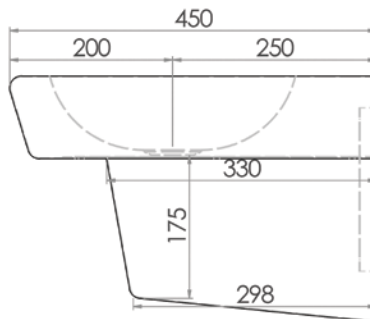

FEATURES & BENEFITS:

- AS1428 compliant
- 3.5 litre capacity
- Constructed from 1.2mm 304 grade stainless steel
- 300mm diameter bowl
- Satin finish
- 50mm splashback
- 40mm outlet
- Vandal resistant screws
- Concealed plumbing and trap
- Suits P trap installation
- Left or right tap holes on request

In stock and available for immediate delivery

AS1428 Compliant

Top

Front

Side

Details accurate at time of print. Whilst all care has been taken in compiling this information, designs & dimensions shown are indicative only and should not be relied upon without prior approval.