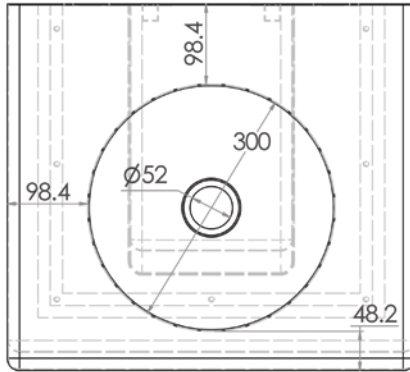

FEATURES & BENEFITS:

- AS1428 compliant
- 3.5 litre capacity
- Constructed from 1.2mm 304 grade stainless steel
- 300mm diameter bowl
- Satin finish
- 50mm splashback
- 40mm outlet
- Vandal resistant screws
- Concealed plumbing and trap
- Suits P trap installation
- Left or right tap holes on request

In stock and available for immediate delivery

AS1428 Compliant

Top

Front

Side

Details accurate at time of print. Whilst all care has been taken in compiling this information, designs & dimensions shown are indicative only and should not be relied upon without prior approval.