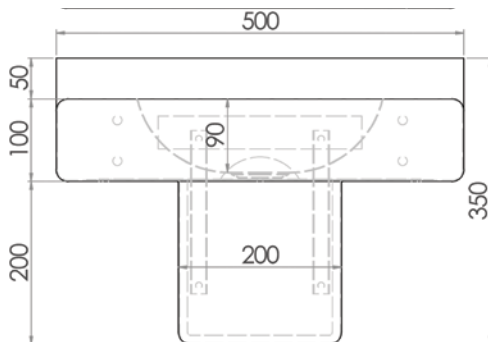

FEATURES & BENEFITS:

- AS1428 compliant
- 3.5 litre capacity
- Constructed from 1.2mm 304 grade stainless steel
- 300mm diameter bowl
- Satin finish
- 50mm splashback
- 40mm outlet
- Vandal resistant screws
- Concealed plumbing and trap
- Suits P trap installation
- Left or right tap holes on request

In stock and available for immediate delivery

AS1428 Compliant

Top

Front

Side

Details accurate at time of print. Whilst all care has been taken in compiling this information, designs & dimensions shown are indicative only and should not be relied upon without prior approval.