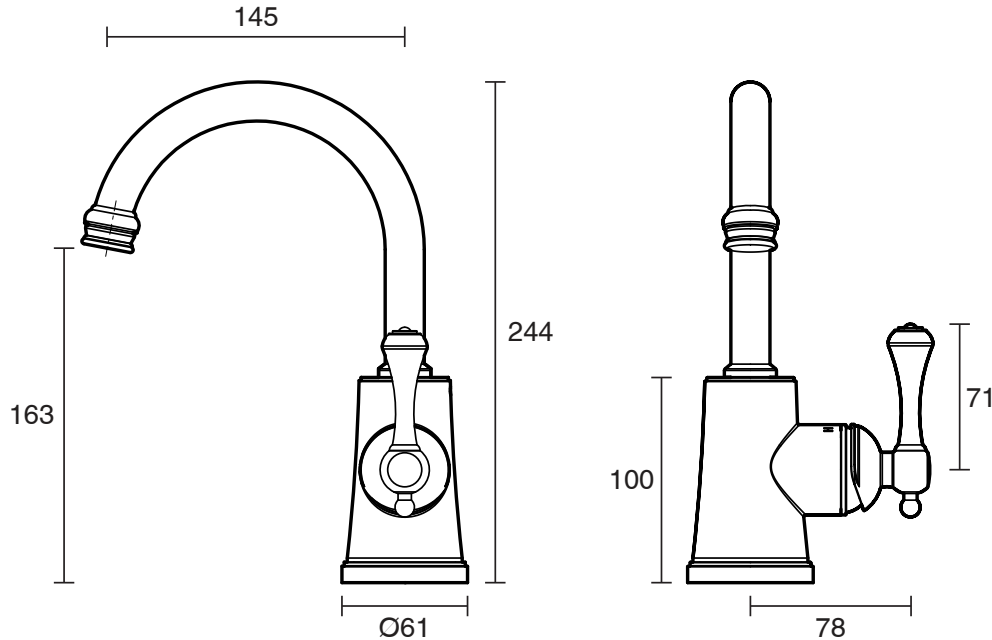

KADO

Kado Era Basin Mixer Brushed Nickel (5 Star)

9512086

SPECIFICATIONS	
Recommended Use	Domestic, Hotel & Commercial
Colour	Brushed Nickel
Finish	Brushed
Material	DR Brass
Recommended Pressure Range	150 - 500 kPa
Maximum Continuous Working Temperature	80 deg C
Suitable for Storage Tank Hot Water	Yes
Suitable for Continuous Flow Hot Water	Yes
Suitable for Gravity Feed Hot Water	No
WARRANTY	
Warranty - Domestic Use	10 Years
Spare Parts & Labour	12 Months
<i>Please refer to Warranty Page for full Terms and Conditions</i>	