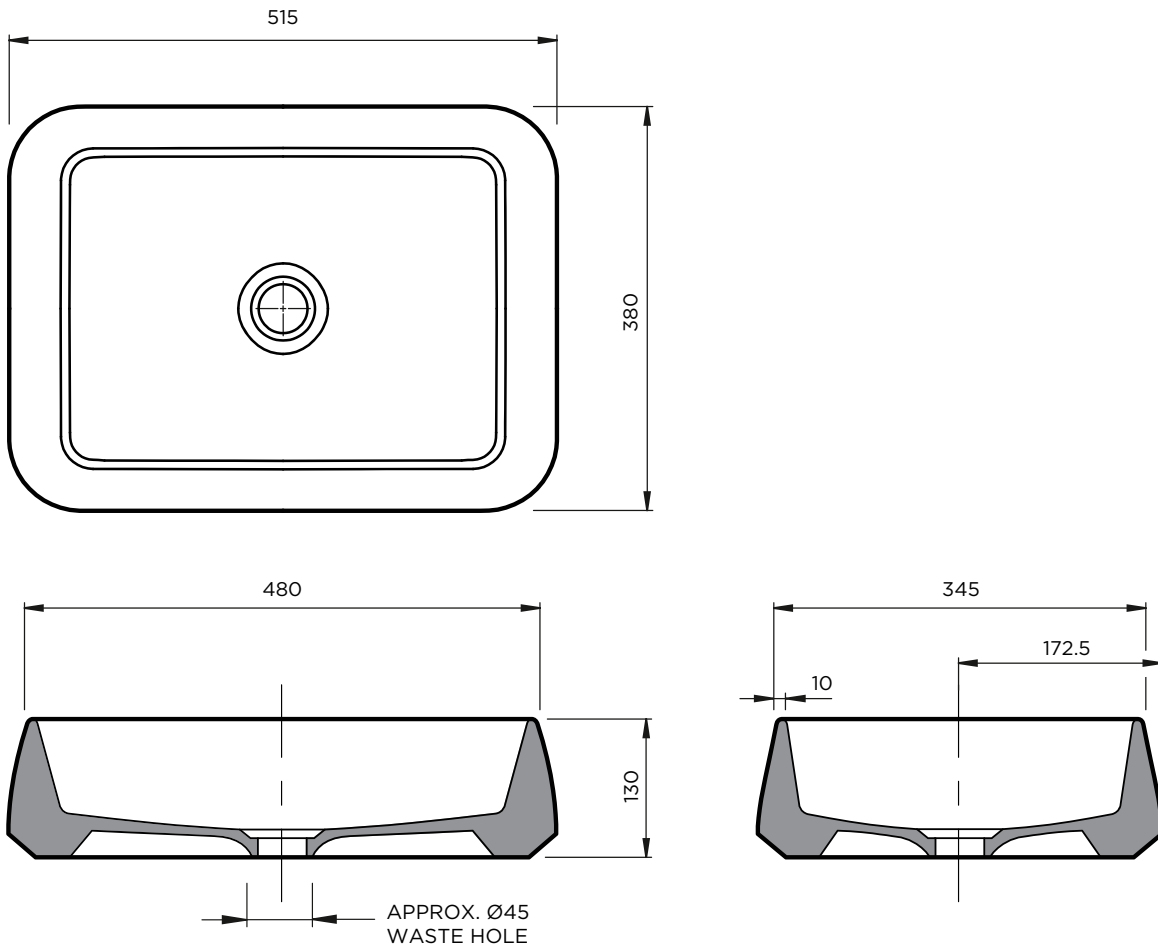

**ROBERT
GORDON**
INTERIORS

NOT TO SCALE

All Dimensions in MM

PRODUCT	TITLE	CAPACITY	DIMENSIONS	OVERFLOW	PLUG & WASTE	MATERIAL
515	Kiln 515 Basin	12.5 Litres	(L) 515mm (W) 380mm (H) 130mm Waste Hole Approx. 45mm	N/A	Intended for 32mm connection	High-fired, fully vitrified stoneware

Robert Gordon Pottery 114 Mulcahy Road, Pakenham VIC 3910

Lead times: Please allow up to 8 - 10 weeks for production.