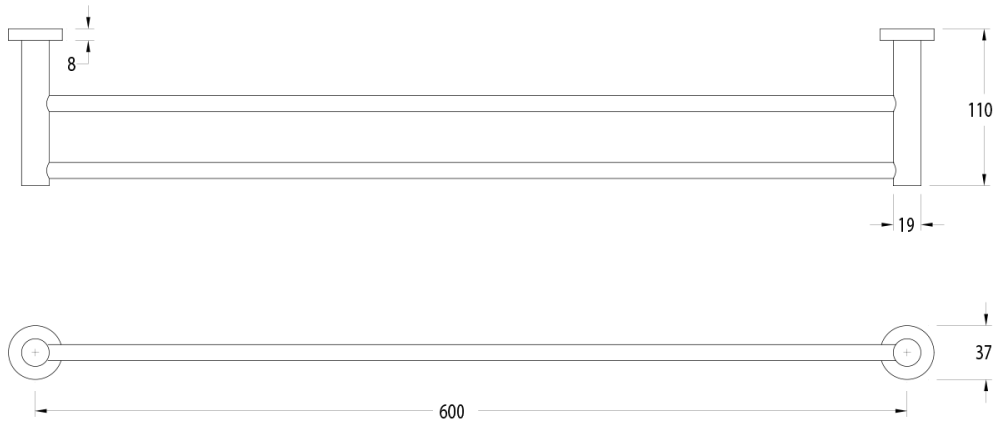

Milli Mood Edit Double Towel Rail 600mm Chrome

2263301

SPECIFICATIONS

Recommended Use	Domestic, Hotel & Commercial
Colour	Chrome
Material	DR Brass

WARRANTY

Replacement Only - Domestic Use 15 Years

Please refer to Warranty Page for full Terms and Conditions