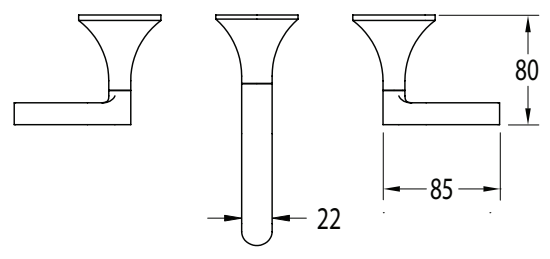

SUSSEX

Sussex Oria Wall Bath Set 165mm PVD Brushed Gold

2265605

SPECIFICATIONS

Recommended Use	Residential;Commercial
Colour Finish	Brushed Gold
Primary Material	DR Brass
Recommended Pressure Range	150 - 500 kPa as per AS3500
Max Continuous Working Temperature (deg C)	65
Min Continuous Working Temperature (deg C)	1

WARRANTY

Residential Use (Years)	40
Commercial Use (Years)	10

Please refer to Sussex Warranty page for full Terms and Conditions

Dimensions are nominal measurements only.

CLEANING RECOMMENDATIONS:

We recommend the use of soapy water or approved cleaners. This product should not be cleaned with abrasive materials. Damage caused by any improper treatment is not covered by the product warranty. Refer to Warranty Conditions

Disclaimer: Products in this specification manual must by regulation be installed by licensed and registered trade people. The manufacturer/distributor reserves the right to vary specifications or delete models from their range without prior notification. Dimensions are nominal measurements only. Dimensions and set-outs listed are correct at time of publication however the manufacturer/distributor takes no responsibility for printing errors.

Published 30/03/2026

To see the complete Sussex range go to www.reece.com.au