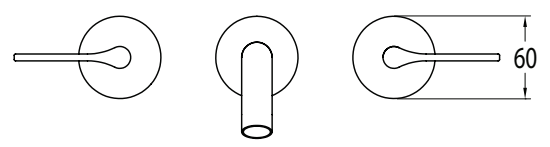

SUSSEX

Sussex Oria Wall Bath Set 165mm PVD Brushed Gold

2265605

SPECIFICATIONS

Recommended Use	Residential;Commercial
Colour Finish	Brushed Gold
Primary Material	DR Brass
Recommended Pressure Range	150 - 500 kPa as per AS3500
Max Continuous Working Temperature (deg C)	65
Min Continuous Working Temperature (deg C)	1

WARRANTY

Residential Use (Years)	40
Commercial Use (Years)	10

Please refer to Sussex Warranty page for full Terms and Conditions

Dimensions are nominal measurements only.

CLEANING RECOMMENDATIONS:

We recommend the use of soapy water or approved cleaners. This product should not be cleaned with abrasive materials. Damage caused by any improper treatment is not covered by the product warranty. Refer to Warranty Conditions

Disclaimer: Products in this specification manual must by regulation be installed by licensed and registered trade people. The manufacturer/distributor reserves the right to vary specifications or delete models from their range without prior notification. Dimensions are nominal measurements only. Dimensions and set-outs listed are correct at time of publication however the manufacturer/distributor takes no responsibility for printing errors.

Published 30/03/2026

To see the complete Sussex range go to www.reece.com.au