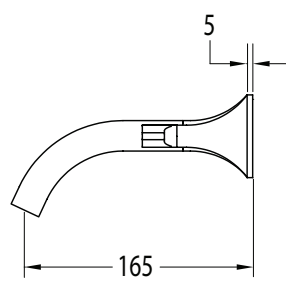

SUSSEX

Sussex Oria Wall Bath Set 165mm PVD Brushed Gold

2265605

SPECIFICATIONS

Recommended Use	Residential;Commercial
Colour Finish	Brushed Gold
Primary Material	DR Brass
Recommended Pressure Range	150 - 500 kPa as per AS3500
Max Continuous Working Temperature (deg C)	65
Min Continuous Working Temperature (deg C)	1

WARRANTY

Residential Use (Years)	40
Commercial Use (Years)	10

Please refer to Sussex Warranty page for full Terms and Conditions

Dimensions are nominal measurements only.

CLEANING RECOMMENDATIONS:

We recommend the use of soapy water or approved cleaners. This product should not be cleaned with abrasive materials. Damage caused by any improper treatment is not covered by the product warranty. Refer to Warranty Conditions

Disclaimer: Products in this specification manual must by regulation be installed by licensed and registered trade people. The manufacturer/distributor reserves the right to vary specifications or delete models from their range without prior notification. Dimensions are nominal measurements only. Dimensions and set-outs listed are correct at time of publication however the manufacturer/distributor takes no responsibility for printing errors.

Published 30/03/2026

To see the complete Sussex range go to www.reece.com.au