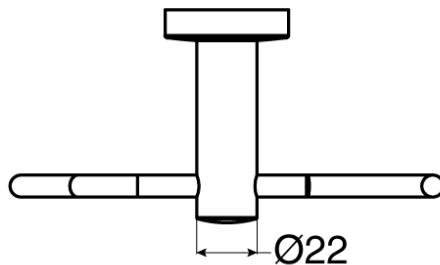

Posh Solus MK2 Guest Towel Ring Chrome

9506582

SPECIFICATIONS

Recommended Use	Domestic, Hotel & Commercial
Colour	Chrome

WARRANTY

Domestic Use Replacement Only	10 Years

Please refer to Warranty Page for full Terms and Conditions

Dimensions are nominal measurements only.

CLEANING RECOMMENDATIONS:

We recommend the use of soapy water or approved cleaners. This product should not be cleaned with abrasive materials. Damage caused by any improper treatment is not covered by the product warranty. Refer to Posh Warranty page for full Terms and Conditions.

Disclaimer: Products in this specification manual must by regulation be installed by licensed and registered trade people. The manufacturer/distributor reserves the right to vary specifications or delete models from their range without prior notification. Dimensions are nominal measurements only. Dimensions and set-outs listed are correct at time of publication however the manufacturer/distributor takes no responsibility for printing errors.

Published 27/04/2021

To see the complete Posh range go to
www.reece.com.au