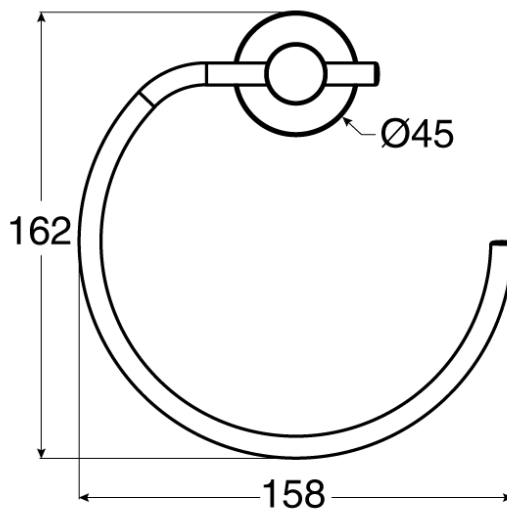

Posh Solus MK2 Guest Towel Ring Chrome

9506582

SPECIFICATIONS

Recommended Use	Domestic, Hotel & Commercial
Colour	Chrome

WARRANTY

Domestic Use Replacement Only	10 Years

Please refer to Warranty Page for full Terms and Conditions

Dimensions are nominal measurements only.

CLEANING RECOMMENDATIONS:

We recommend the use of soapy water or approved cleaners. This product should not be cleaned with abrasive materials. Damage caused by any improper treatment is not covered by the product warranty. Refer to Posh Warranty page for full Terms and Conditions.

Disclaimer: Products in this specification manual must by regulation be installed by licensed and registered trade people. The manufacturer/distributor reserves the right to vary specifications or delete models from their range without prior notification. Dimensions are nominal measurements only. Dimensions and set-outs listed are correct at time of publication however the manufacturer/distributor takes no responsibility for printing errors.

Published 27/04/2021

To see the complete Posh range go to
www.reece.com.au