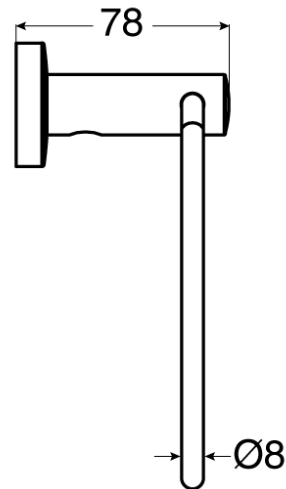

Posh Solus MK2 Guest Towel Ring Chrome

9506582

SPECIFICATIONS

Recommended Use	Domestic, Hotel & Commercial
Colour	Chrome

WARRANTY

Domestic Use Replacement Only	10 Years

Please refer to Warranty Page for full Terms and Conditions

Dimensions are nominal measurements only.

CLEANING RECOMMENDATIONS:

We recommend the use of soapy water or approved cleaners. This product should not be cleaned with abrasive materials. Damage caused by any improper treatment is not covered by the product warranty. Refer to Posh Warranty page for full Terms and Conditions.

Disclaimer: Products in this specification manual must by regulation be installed by licensed and registered trade people. The manufacturer/distributor reserves the right to vary specifications or delete models from their range without prior notification. Dimensions are nominal measurements only. Dimensions and set-outs listed are correct at time of publication however the manufacturer/distributor takes no responsibility for printing errors.

Published 27/04/2021

To see the complete Posh range go to
www.reece.com.au