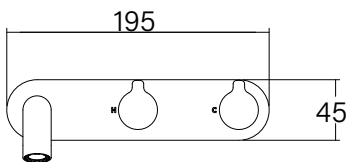

**Faucet Strommen Vara Wall Basin / Bath Hostess Tap System Right Hand 150mm Trimset  
Discovery Bronze (6 Star) Lead Free  
40208**

SPECIFICATIONS	
Recommended Use	Domestic; Commercial; Hotel
Colour Finish	Discovery Bronze
Primary Material	DR Brass
Recommended Pressure Range	300 - 500 kPa
Max Continuous Working Temperature (deg C)	65
Min Continuous Working Temperature (deg C)	5
Hot Water Unit Suitability	Storage Tank, Continuous Flow
WARRANTY	
Warranty - Domestic Use (Years)	40
Spare Parts & Labour (Years)	10
<i>Please refer to Warranty Page for full Terms and Conditions</i>	

**Disclaimer:** Products in this specification manual must by regulation be installed by licensed and registered trade people. The manufacturer/distributor reserves the right to vary specifications or delete models from their range without prior notification. Dimensions are nominal measurements only. Dimensions and set-outs listed are correct at time of publication however the manufacturer/distributor takes no responsibility for printing errors.