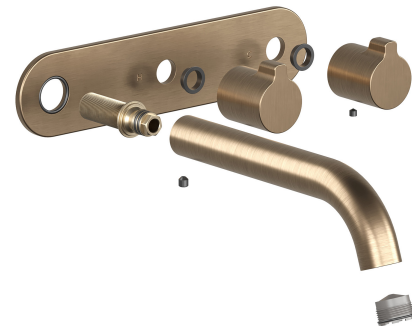

**Faucet Strommen Vara Wall Basin / Bath Hostess Tap System Right Hand 150mm Trimset  
Discovery Bronze (6 Star) Lead Free  
40208**

SPECIFICATIONS	
Recommended Use	Domestic; Commercial; Hotel
Colour Finish	Discovery Bronze
Primary Material	DR Brass
Recommended Pressure Range	300 - 500 kPa
Max Continuous Working Temperature (deg C)	65
Min Continuous Working Temperature (deg C)	5
Hot Water Unit Suitability	Storage Tank, Continuous Flow
WARRANTY	
Warranty - Domestic Use (Years)	40
Spare Parts & Labour (Years)	10
<i>Please refer to Warranty Page for full Terms and Conditions</i>	