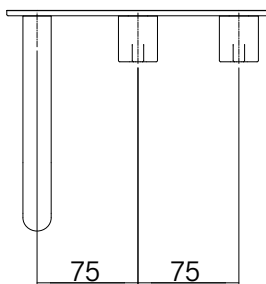

**Faucet Strommen Vara Wall Basin / Bath Hostess Tap System Right Hand 150mm Trimset  
Discovery Bronze (6 Star) Lead Free  
40208**

SPECIFICATIONS	
Recommended Use	Domestic; Commercial; Hotel
Colour Finish	Discovery Bronze
Primary Material	DR Brass
Recommended Pressure Range	300 - 500 kPa
Max Continuous Working Temperature (deg C)	65
Min Continuous Working Temperature (deg C)	5
Hot Water Unit Suitability	Storage Tank, Continuous Flow
WARRANTY	
Warranty - Domestic Use (Years)	40
Spare Parts & Labour (Years)	10
<i>Please refer to Warranty Page for full Terms and Conditions</i>	

**Disclaimer:** Products in this specification manual must by regulation be installed by licensed and registered trade people. The manufacturer/distributor reserves the right to vary specifications or delete models from their range without prior notification. Dimensions are nominal measurements only. Dimensions and set-outs listed are correct at time of publication however the manufacturer/distributor takes no responsibility for printing errors.