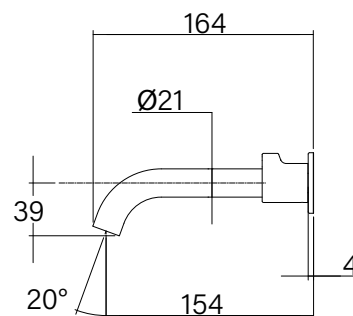

**Faucet Strommen Vara Wall Basin / Bath Hostess Tap System Right Hand 150mm Trimset  
Discovery Bronze (6 Star) Lead Free  
40208**

SPECIFICATIONS	
Recommended Use	Domestic; Commercial; Hotel
Colour Finish	Discovery Bronze
Primary Material	DR Brass
Recommended Pressure Range	300 - 500 kPa
Max Continuous Working Temperature (deg C)	65
Min Continuous Working Temperature (deg C)	5
Hot Water Unit Suitability	Storage Tank, Continuous Flow
WARRANTY	
Warranty - Domestic Use (Years)	40
Spare Parts & Labour (Years)	10
<i>Please refer to Warranty Page for full Terms and Conditions</i>	

**Disclaimer:** Products in this specification manual must by regulation be installed by licensed and registered trade people. The manufacturer/distributor reserves the right to vary specifications or delete models from their range without prior notification. Dimensions are nominal measurements only. Dimensions and set-outs listed are correct at time of publication however the manufacturer/distributor takes no responsibility for printing errors.