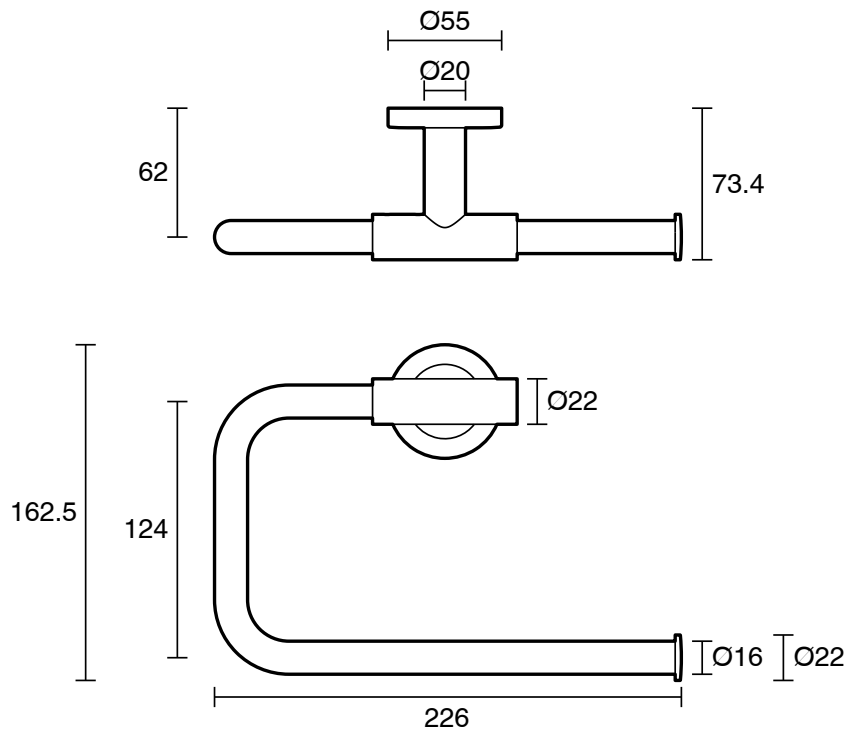

## Roca Ona Guest Towel Ring Chrome

15082

| SPECIFICATIONS                                                     |                           |
|--------------------------------------------------------------------|---------------------------|
| Recommended Use                                                    | Domestic;Commercial;Hotel |
| Colour Category                                                    | Chrome                    |
| Colour Finish                                                      | Polished Chrome           |
| Primary Material                                                   | Brass                     |
| WARRANTY                                                           |                           |
| Replacement Only - Domestic Use                                    | 15                        |
| Parts Replacement Only                                             | 1                         |
| <i>Please refer to Warranty Page for full Terms and Conditions</i> |                           |

Dimensions are nominal measurements only.