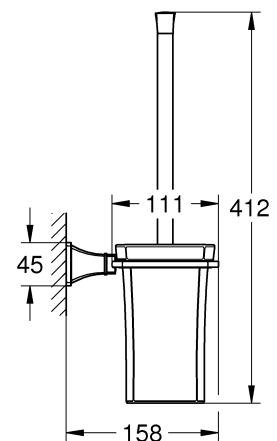

GRANDERA
TOILET BRUSH HOLDER
MODEL #40632000

Pure Freude
an Wasser

Product Specifications

Product Description:

Grandera
Toilet brush set

material: ceramic

GROHE StarLight® chrome finish

Installation instructions

GRANDERA
TOILET BRUSH HOLDER
MODEL #40632000

Spare Parts

Pure Freude
an Wasser

Pos.-nr.	Product Description	Order-nr.	Units per package
1	Brush and handle	40672000	1
1.1	Brush head only	40673000	
2	Toilet brush holder	40671000	1