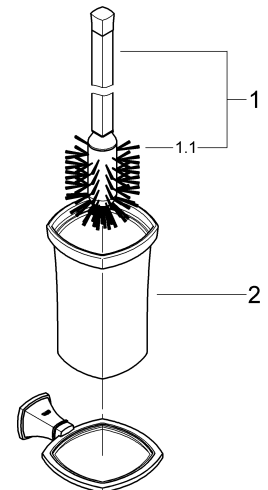

GRANDERA
TOILET BRUSH HOLDER
MODEL #40632000

Pure Freude
an Wasser

Product Specifications

Product Description:

Grandera
Toilet brush set

material: ceramic

GROHE StarLight® chrome finish

Installation instructions

Installation Instructions

When installing bathroom accessories please ensure all fixings are installed for maximum stability.

Care

For directions on the care of this fitting, please refer to the accompanying care instructions.

GRANDERA
TOILET BRUSH HOLDER
MODEL #40632000

Spare Parts

Pure Freude
an Wasser

Pos.-nr.	Product Description	Order-nr.	Units per package
1	Brush and handle	40672000	1
1.1	Brush head only	40673000	
2	Toilet brush holder	40671000	1