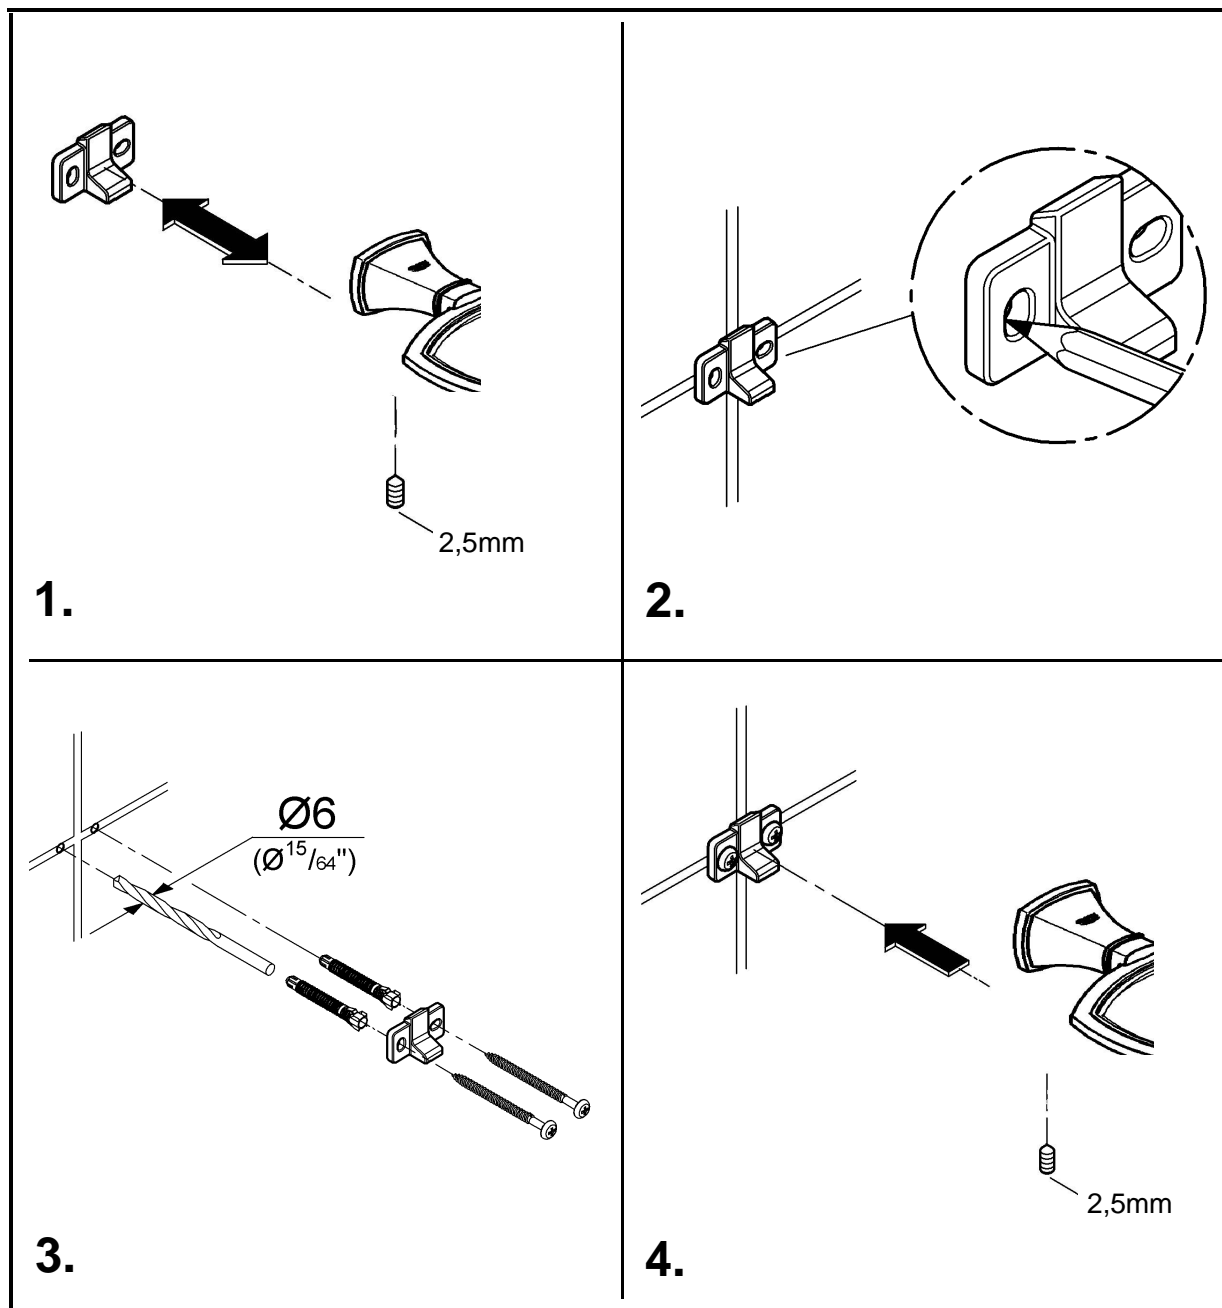

GRANDERA
TOILET BRUSH HOLDER
MODEL #40632000

Pure Freude
an Wasser

Product Specifications

Product Description:

Grandera
Toilet brush set

material: ceramic

GROHE StarLight® chrome finish

Installation instructions

Installation Instructions

When installing bathroom accessories please ensure all fixings are installed for maximum stability.

Care

For directions on the care of this fitting, please refer to the accompanying care instructions.

GRANDERA
TOILET BRUSH HOLDER
MODEL #40632000

Spare Parts

Pure Freude
an Wasser

Pos.-nr.	Product Description	Order-nr.	Units per package
1	Brush and handle	40672000	1
1.1	Brush head only	40673000	
2	Toilet brush holder	40671000	1