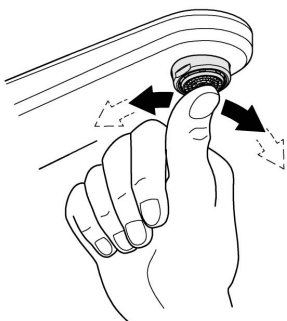

SpeedClean