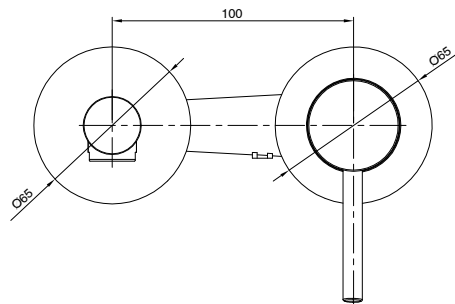

mizu

Mizu Drift MK2 Wall Basin Mixer 2 Piece Kit Brushed Gunmetal (5 Star)

2267169

SPECIFICATIONS

Recommended Use	Domestic, Hotel & Commercial
Colour	Brushed Gunmetal
Finish	Brushed
Body Material	DR Brass
Recommended Pressure Range	150 - 500 kPa
Maximum Continuous Working Temperature	65 deg C
Suitable for Storage Tank Hot Water	Yes
Suitable for Continuous Flow Hot Water	Yes
Suitable for Gravity Feed Hot Water	No

WARRANTY

Warranty - Domestic Use	10 Years
Spare Parts & Labour	12 Months

Please refer to Warranty Page for full Terms and Conditions

Dimensions are nominal measurements only.

CLEANING RECOMMENDATIONS:

We recommend the use of soapy water or approved cleaners. This product should not be cleaned with abrasive materials. Damage caused by any improper treatment is not covered by the product warranty. Refer to Warranty Conditions

Disclaimer: Products in this specification manual must by regulation be installed by licensed and registered trade people. The manufacturer/distributor reserves the right to vary specifications or delete models from their range without prior notification. Dimensions are nominal measurements only. Dimensions and set-outs listed are correct at time of publication however the manufacturer/distributor takes no responsibility for printing errors.

Published 03/05/2023

To see the complete Mizu range go to
www.reece.com.au