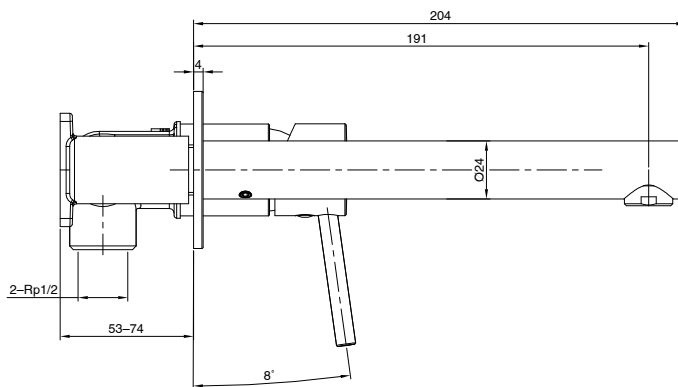

mizu

Mizu Drift MK2 Wall Basin Mixer 2 Piece Kit Brushed Gunmetal (5 Star)

2267169

SPECIFICATIONS

Recommended Use	Domestic, Hotel & Commercial
Colour	Brushed Gunmetal
Finish	Brushed
Body Material	DR Brass
Recommended Pressure Range	150 - 500 kPa
Maximum Continuous Working Temperature	65 deg C
Suitable for Storage Tank Hot Water	Yes
Suitable for Continuous Flow Hot Water	Yes
Suitable for Gravity Feed Hot Water	No

WARRANTY

Warranty - Domestic Use	10 Years
Spare Parts & Labour	12 Months

Please refer to Warranty Page for full Terms and Conditions

Dimensions are nominal measurements only.

CLEANING RECOMMENDATIONS:

We recommend the use of soapy water or approved cleaners. This product should not be cleaned with abrasive materials. Damage caused by any improper treatment is not covered by the product warranty. Refer to Warranty Conditions

Disclaimer: Products in this specification manual must by regulation be installed by licensed and registered trade people. The manufacturer/distributor reserves the right to vary specifications or delete models from their range without prior notification. Dimensions are nominal measurements only. Dimensions and set-outs listed are correct at time of publication however the manufacturer/distributor takes no responsibility for printing errors.

Published 03/05/2023

To see the complete Mizu range go to
www.reece.com.au