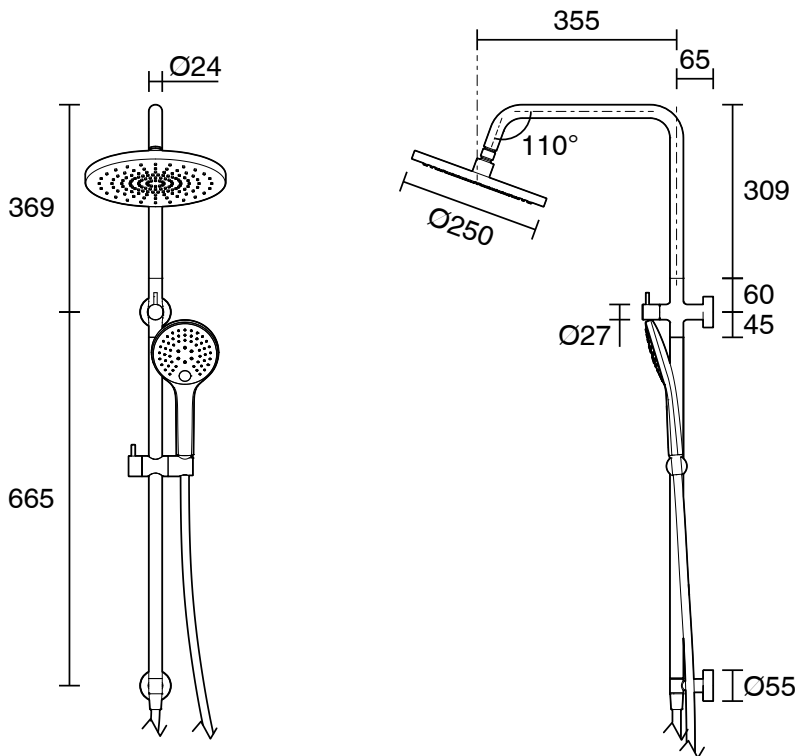

mizu

Mizu Drift Twin Rail Shower 250mm ABS Overhead with Top Rail Water Inlet Brushed Gunmetal (5 Star)

4205579

SPECIFICATIONS

Recommended Use	Commercial, Domestic & Hotel
Colour	Brushed Gunmetal
Primary Material	Brass
Maximum Continuous Working Temperature	60 deg C
Suitable for Storage Tank Hot Water	Yes
Suitable for Continuous Flow Hot Water	Yes
Suitable for Gravity Feed Hot Water	No

WARRANTY

Warranty - Domestic Use	10 Years
Spare Parts & Labour	1 Years

Please refer to Warranty Page for full Terms and Conditions

Dimensions are nominal measurements only.

CLEANING RECOMMENDATIONS:

We recommend the use of soapy water or approved cleaners. This product should not be cleaned with abrasive materials. Damage caused by any improper treatment is not covered by the product warranty. Refer to Warranty Conditions

Disclaimer: Products in this specification manual must by regulation be installed by licensed and registered trade people. The manufacturer/distributor reserves the right to vary specifications or delete models from their range without prior notification. Dimensions are nominal measurements only. Dimensions and set-outs listed are correct at time of publication however the manufacturer/distributor takes no responsibility for printing errors.

Published 05/07/2024

To see the complete Mizu range go to
www.reece.com.au