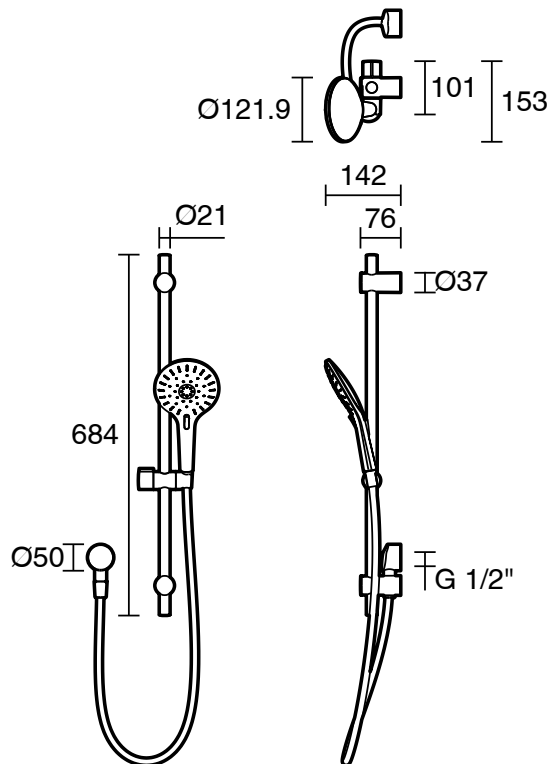

Roca Ona Single Rail Shower Brushed Brass (5 Star)

14945

SPECIFICATIONS	
Recommended Use	Domestic;Commercial;Hotel
Colour Category	Brass
Colour Finish	Brushed Brass
Max Continuous Working Pressure (kPa)	500
Max Continuous Working Temperature (deg C)	60
Hot Water Unit Suitability	Storage Tank;Continuous Flow
WARRANTY	
Warranty - Domestic Use (Years)	15
Spare Parts & Labour (Years)	1
<i>Please refer to Warranty Page for full Terms and Conditions</i>	

Disclaimer: Products in this specification manual must by regulation be installed by licensed and registered trade people. The manufacturer/distributor reserves the right to vary specifications or delete models from their range without prior notification. Dimensions are nominal measurements only. Dimensions and set-outs listed are correct at time of publication however the manufacturer/distributor takes no responsibility for printing errors.