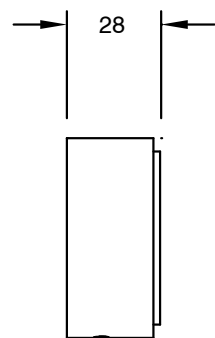

SUSSEX

Sussex Pure Wall Top Assembly Taps with Linear Textured Handles PVD Matte Black

9511297

SPECIFICATIONS

Recommended Use	Residential;Commercial
Colour Finish	Matte Black
Primary Material	DR Brass
Recommended Pressure Range	150 - 500 kPa as per AS3500
Max Continuous Working Temperature (deg C)	65
Min Continuous Working Temperature (deg C)	1

WARRANTY

Residential Use (Years)	40
Commercial Use (Years)	10

Please refer to Sussex Warranty page for full Terms and Conditions

Dimensions are nominal measurements only.

CLEANING RECOMMENDATIONS:

We recommend the use of soapy water or approved cleaners. This product should not be cleaned with abrasive materials. Damage caused by any improper treatment is not covered by the product warranty. Refer to Warranty Conditions

Disclaimer: Products in this specification manual must by regulation be installed by licensed and registered trade people. The manufacturer/distributor reserves the right to vary specifications or delete models from their range without prior notification. Dimensions are nominal measurements only. Dimensions and set-outs listed are correct at time of publication however the manufacturer/distributor takes no responsibility for printing errors.

Published 30/03/2026

To see the complete Sussex range go to www.reece.com.au