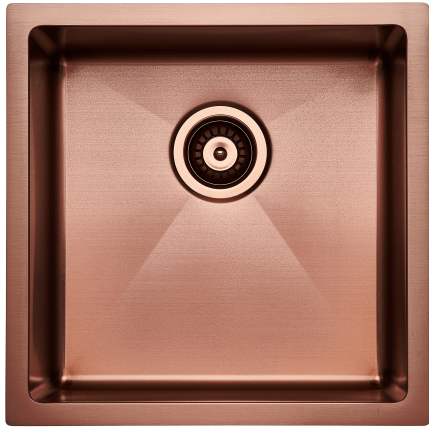

Memo Zenna Single Bowl Sink Stainless Steel Nanoplated Bronze

2402888

SPECIFICATIONS

Recommended Use	Domestic, Hotel & Commercial
Usage Recommendations	Memo Zenna PVD Sinks are not recommended to be installed in laundries due to potential exposure to bleaches and harsh chemicals.
Sink Colour	Bronze
Finish	Satin
Material	Stainless Steel (304 Grade)
Gauge	1.2 mm
Bowl Type	Single Bowl
Bowl Configuration	No Drainer
Mounting	Inset / Undermount
Overflow Configuration	No Overflow
Taphole Configuration	No Taphole
Plug & Waste Size	90mm Basket Waste
Plug & Waste	Included

Sinks must be installed using a cutout template. No responsibility will be taken for damage that occurs where a template has not been used.

WARRANTY

Warranty - Domestic Use	30 Years
Spare Parts & Labour	12 Months

Please refer to Warranty Page for full Terms and Conditions

Due to plating process, colour may differ slightly between sinks.