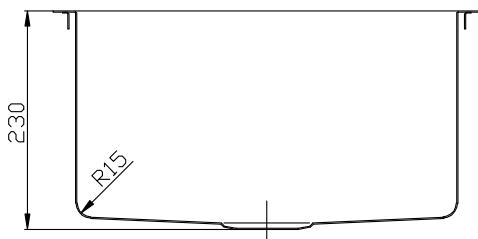

Dimensions are nominal measurements only.

CLEANING RECOMMENDATIONS:

We recommend the use of soapy water or approved cleaners. This product should not be cleaned with abrasive materials. Damage caused by any improper treatment is not covered by the product warranty. Refer to Warranty Conditions

Published 07/06/2023

To see the complete Memo range go to www.reece.com.au