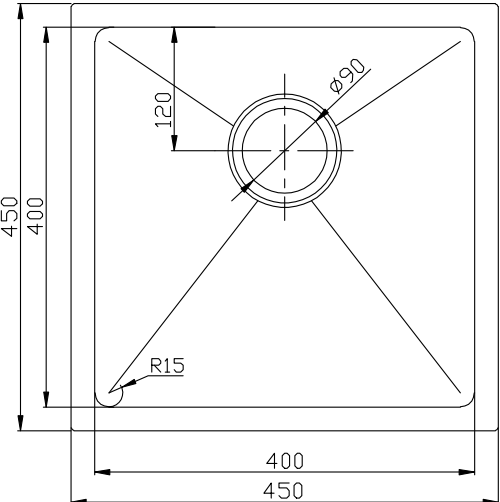

Dimensions are nominal measurements only.

CLEANING RECOMMENDATIONS:

We recommend the use of soapy water or approved cleaners. This product should not be cleaned with abrasive materials. Damage caused by any improper treatment is not covered by the product warranty. Refer to Warranty Conditions

Published 07/06/2023

To see the complete Memo range go to www.reece.com.au