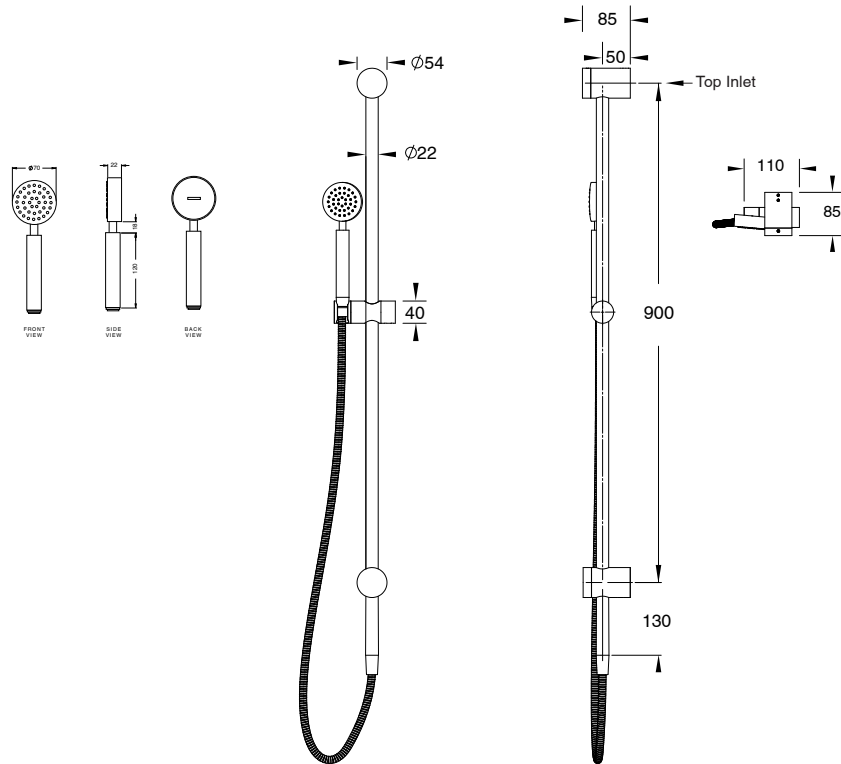

Milli Mood Edit Single Rail Shower with Wall Water Inlet PVD Brushed Gold (3 Star)

9510976

SPECIFICATIONS

Recommended Use	Domestic, Hotel & Commercial
Colour	PVD Brushed Gold
Recommended Pressure Range	300 - 500 kPa
Maximum Continuous Working Temperature	65 deg C
Suitable for Storage Tank Hot Water	Yes
Suitable for Continuous Flow Hot Water	Yes
Suitable for Gravity Feed Hot Water	No

WARRANTY

Warranty - Domestic Use	15 Years
Spare Parts & Labour	12 Months

Please refer to Warranty Page for full Terms and Conditions

Dimensions are nominal measurements only.

CLEANING RECOMMENDATIONS:

We recommend the use of soapy water or approved cleaners. This product should not be cleaned with abrasive materials. Damage caused by any improper treatment is not covered by the product warranty. Refer to Warranty Conditions

Disclaimer: Products in this specification manual must by regulation be installed by licensed and registered trade people. The manufacturer/distributor reserves the right to vary specifications or delete models from their range without prior notification. Dimensions are nominal measurements only. Dimensions and set-outs listed are correct at time of publication however the manufacturer/distributor takes no responsibility for printing errors.

Published 05/07/2024

To see the complete Milli range go to www.reece.com.au