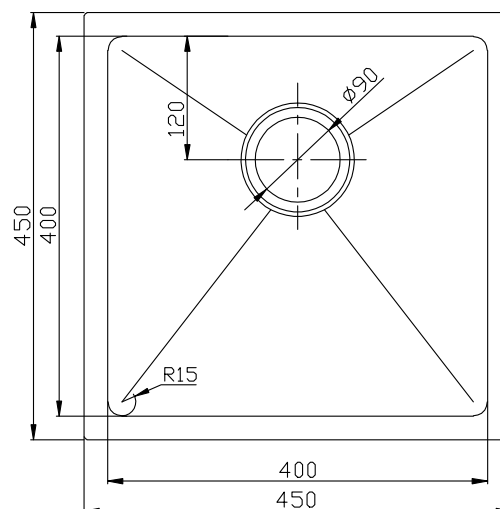

Dimensions are nominal measurements only.

CLEANING RECOMMENDATIONS:

We recommend the use of soapy water or approved cleaners. This product should not be cleaned with abrasive materials. Damage caused by any improper treatment is not covered by the product warranty. Refer to Warranty Conditions

Disclaimer: Products in this specification manual must by regulation be installed by licensed and registered trade people. The manufacturer/distributor reserves the right to vary specifications or delete models from their range without prior notification. Dimensions are nominal measurements only. Dimensions and set-outs listed are correct at time of publication however the manufacturer/distributor takes no responsibility for printing errors.

Published 07/06/2023

To see the complete Memo range go to www.reece.com.au