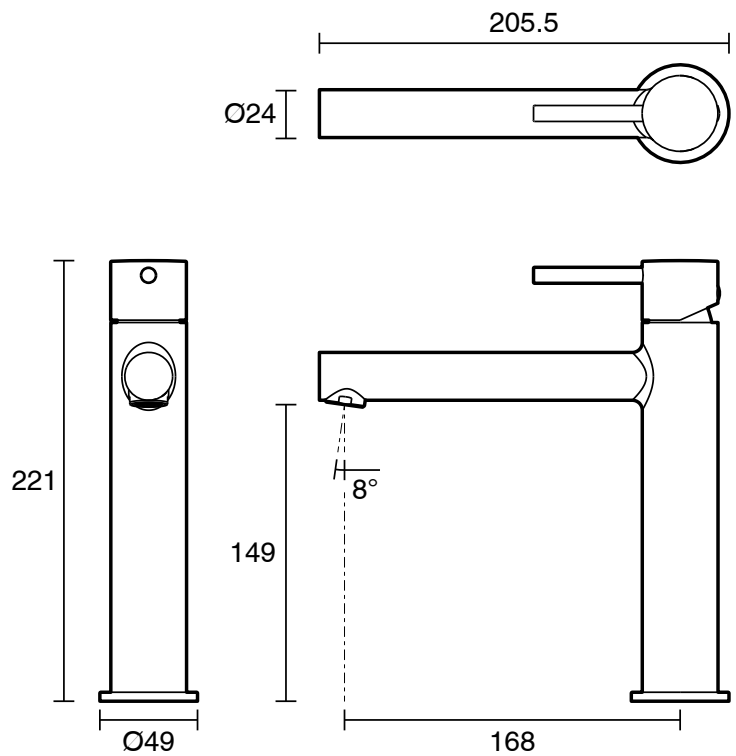

## Mizu Drift Medium Height Basin Mixer Tap Straight Spout Brushed Brass (6 Star)

2267278

SPECIFICATIONS	
Recommended Use	Domestic;Commercial;Hotel
Colour Category	Brass
Colour Finish	Brushed Brass
Primary Material	Lead Free Brass
Hot Water Unit Suitability	Storage Tank;Continuous Flow
WARRANTY	
Warranty - Domestic Use (Years)	10
Spare Parts & Labour (Years)	1
<i>Please refer to Warranty Page for full Terms and Conditions</i>	

Dimensions are nominal measurements only.