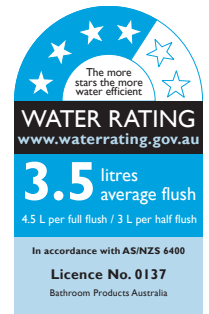

Roca The Gap Round Close Coupled Back to Wall Rimless Overheight Back Inlet Toilet Suite with Soft Close Quick Release Thick Seat White (4 Star)

10037

SPECIFICATIONS

Recommended Use	Domestic, Hotel & Commercial
Pan Material	Vitreous China
Toilet Seat Material	Supralit
Weight of Pan	31 kg
Weight of Cistern	11 kg
Water Inlet Position	Back Inlet
Toilet Seat Type	Soft Close Quick Release
Rim Configuration	Rimless
Outlet Type	Universal S & P

WARRANTY

Warranty - Domestic Use	15 Years
Spare Parts & Labour	12 Months

Please refer to Warranty Page for full Terms and Conditions

Dimensions are nominal measurements only.

CLEANING RECOMMENDATIONS:

We recommend the use of soapy water or approved cleaners. This product should not be cleaned with abrasive materials. Damage caused by any improper treatment is not covered by the product warranty. Refer to Warranty Conditions

Disclaimer: Products in this specification manual must by regulation be installed by licensed and registered trade people. The manufacturer/distributor reserves the right to vary specifications or delete models from their range without prior notification. Dimensions are nominal measurements only. Dimensions and set-outs listed are correct at time of publication however the manufacturer/distributor takes no responsibility for printing errors.

Published 19/07/2024

To see the complete Roca range go to www.reece.com.au/bathrooms