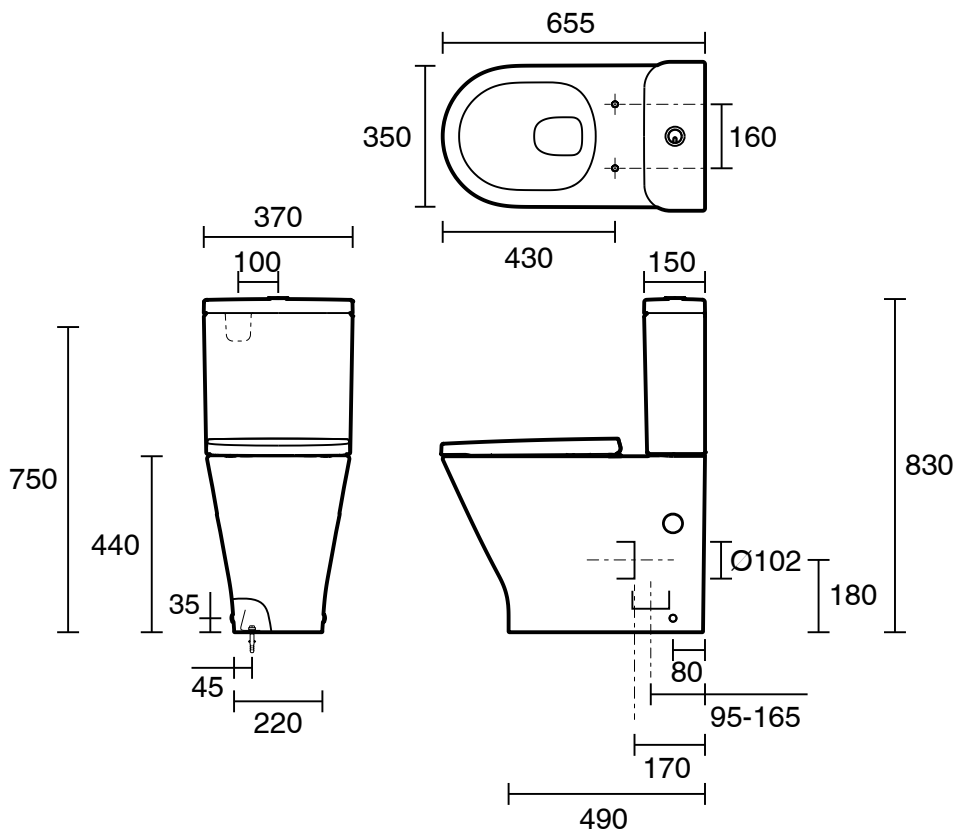

Roca The Gap Round Close Coupled Back to Wall Rimless Overheight Back Inlet Toilet Suite with Soft Close Quick Release Thick Seat White (4 Star)

10037

SPECIFICATIONS

Recommended Use	Domestic, Hotel & Commercial
Pan Material	Vitreous China
Toilet Seat Material	Supralit
Weight of Pan	31 kg
Weight of Cistern	11 kg
Water Inlet Position	Back Inlet
Toilet Seat Type	Soft Close Quick Release
Rim Configuration	Rimless
Outlet Type	Universal S & P

WARRANTY

Warranty - Domestic Use	15 Years
Spare Parts & Labour	12 Months

Please refer to Warranty Page for full Terms and Conditions

Dimensions are nominal measurements only.

CLEANING RECOMMENDATIONS:

We recommend the use of soapy water or approved cleaners. This product should not be cleaned with abrasive materials. Damage caused by any improper treatment is not covered by the product warranty. Refer to Warranty Conditions

Disclaimer: Products in this specification manual must by regulation be installed by licensed and registered trade people. The manufacturer/distributor reserves the right to vary specifications or delete models from their range without prior notification. Dimensions are nominal measurements only. Dimensions and set-outs listed are correct at time of publication however the manufacturer/distributor takes no responsibility for printing errors.

Published 19/07/2024

To see the complete Roca range go to www.reece.com.au/bathrooms