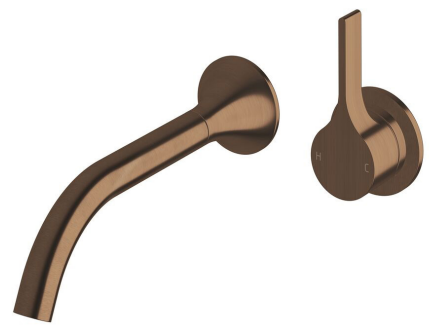

SUSSEX

Sussex Oria Wall Bath Mixer Outlet System 215mm PVD Brushed Bronze

2265691

SPECIFICATIONS	
Recommended Use	Residential;Commercial
Colour Finish	Brushed Bronze
Primary Material	Brass
Recommended Pressure Range	150 - 500 kPa as per AS3500
Max Continuous Working Temperature (deg C)	65
Min Continuous Working Temperature (deg C)	1
WARRANTY	
Residential Use (Years)	40
Commercial Use (Years)	10
<i>Please refer to Sussex Warranty page for full Terms and Conditions</i>	