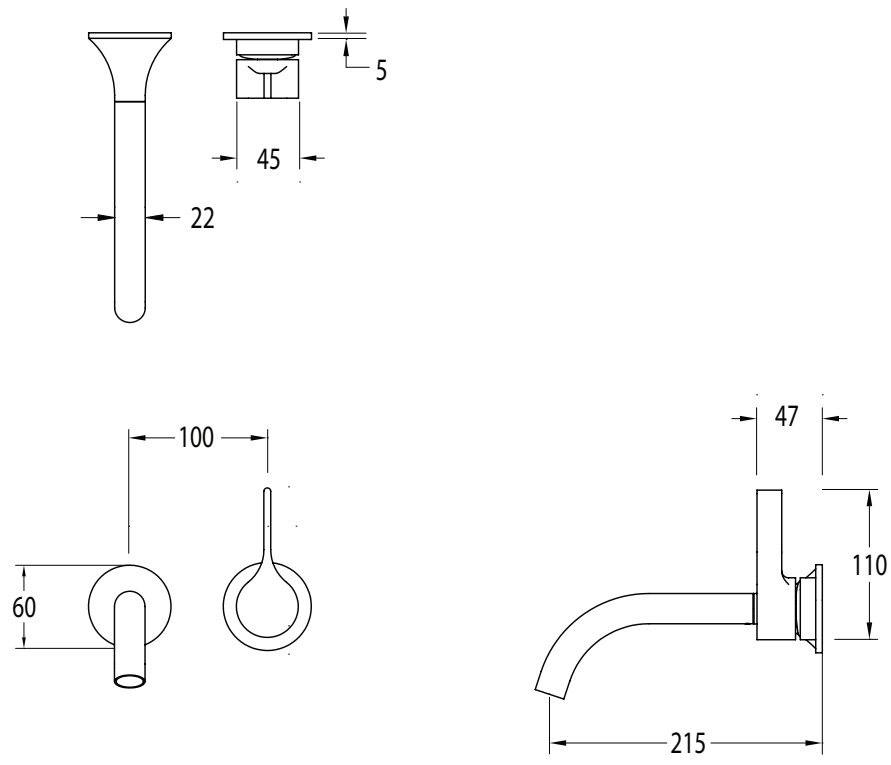

SUSSEX

Sussex Oria Wall Bath Mixer Outlet System 215mm PVD Brushed Bronze

2265691

SPECIFICATIONS	
Recommended Use	Residential;Commercial
Colour Finish	Brushed Bronze
Primary Material	Brass
Recommended Pressure Range	150 - 500 kPa as per AS3500
Max Continuous Working Temperature (deg C)	65
Min Continuous Working Temperature (deg C)	1
WARRANTY	
Residential Use (Years)	40
Commercial Use (Years)	10
<i>Please refer to Sussex Warranty page for full Terms and Conditions</i>	

Disclaimer: Products in this specification manual must by regulation be installed by licensed and registered trade people. The manufacturer/distributor reserves the right to vary specifications or delete models from their range without prior notification. Dimensions are nominal measurements only. Dimensions and set-outs listed are correct at time of publication however the manufacturer/distributor takes no responsibility for printing errors.