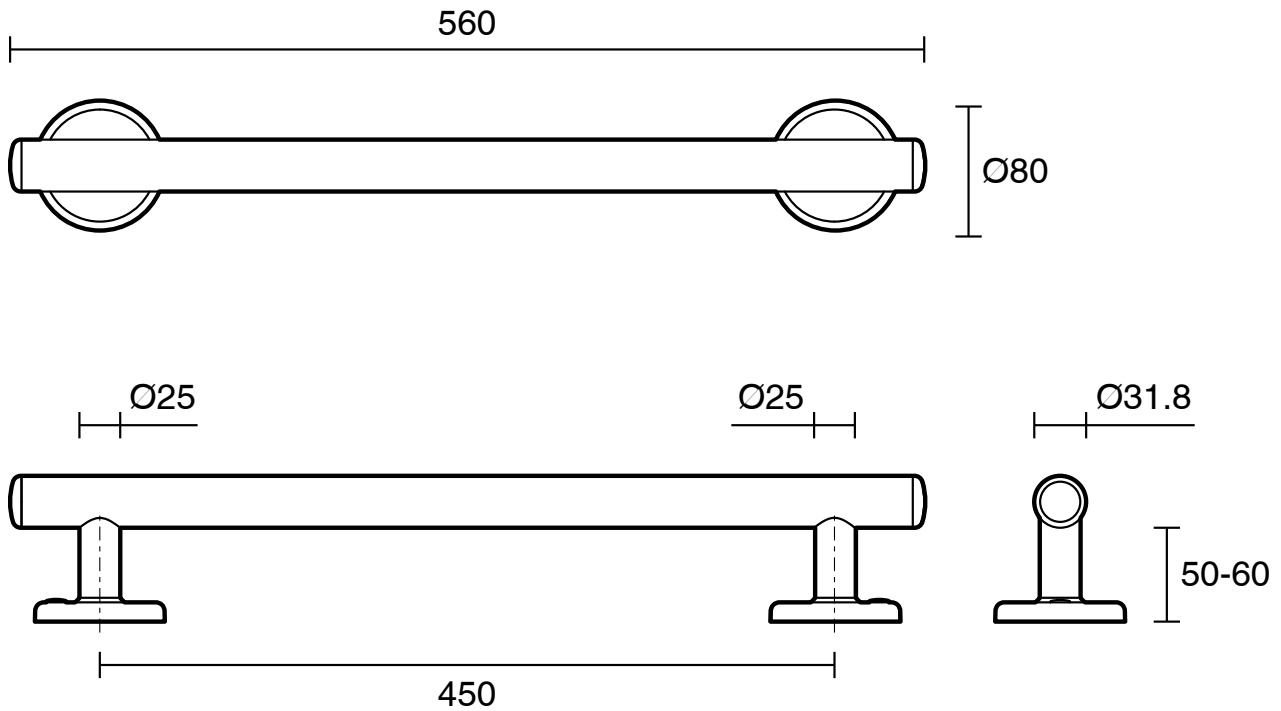

mizu

Mizu Drift 450mm Grab Rail Straight Matte Black

2266507

SPECIFICATIONS

Recommended Use	Domestic, Hotel & Commercial
Colour	Matte Black
Material	304 grade (18/8) stainless steel
Weight Capacity	113 kg
Fixings	Double

WARRANTY

Replacement Only - Domestic Use	20 Years
Parts Replacement Only	12 Months

Please refer to Warranty Page for full Terms and Conditions

Dimensions are nominal measurements only.

CLEANING RECOMMENDATIONS:

We recommend the use of soapy water or approved cleaners. This product should not be cleaned with abrasive materials. Damage caused by any improper treatment is not covered by the product warranty. Refer to Warranty Conditions

Disclaimer: Products in this specification manual must by regulation be installed by licensed and registered trade people. The manufacturer/distributor reserves the right to vary specifications or delete models from their range without prior notification. Dimensions are nominal measurements only. Dimensions and set-outs listed are correct at time of publication however the manufacturer/distributor takes no responsibility for printing errors.

Published 05/07/2024

To see the complete Mizu range go to www.reece.com.au