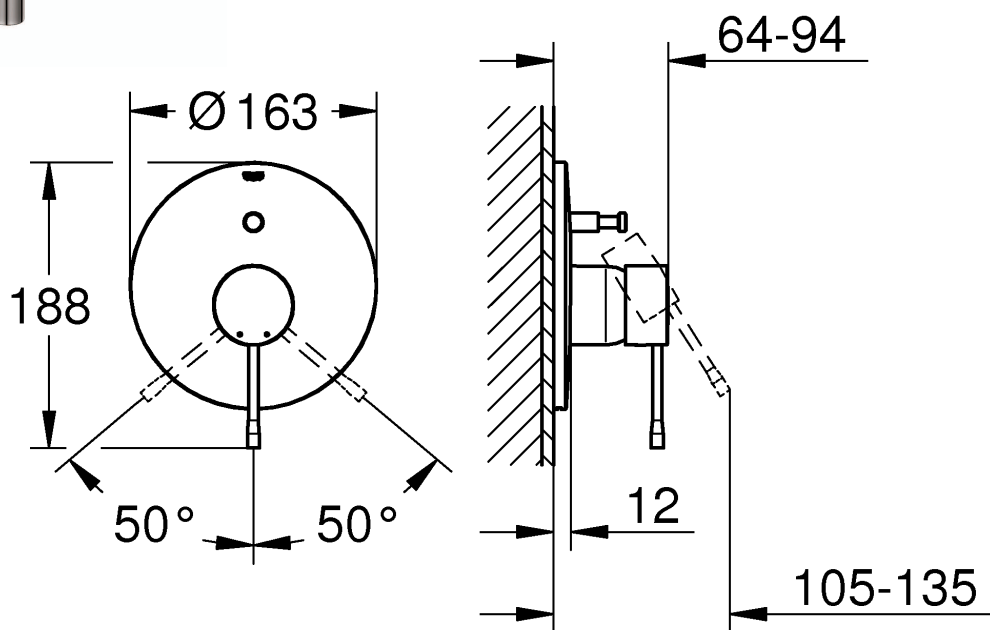

Product Description:

Essence New

Single-lever shower/bath with diverter trimset
For final installation with 33 961 000
without concealed body
metal lever

GROHE StarLight hard graphite finish
escutcheon and shaft sealing
metal escutcheon
covered fixing
min. recommended pressure 100 kPa