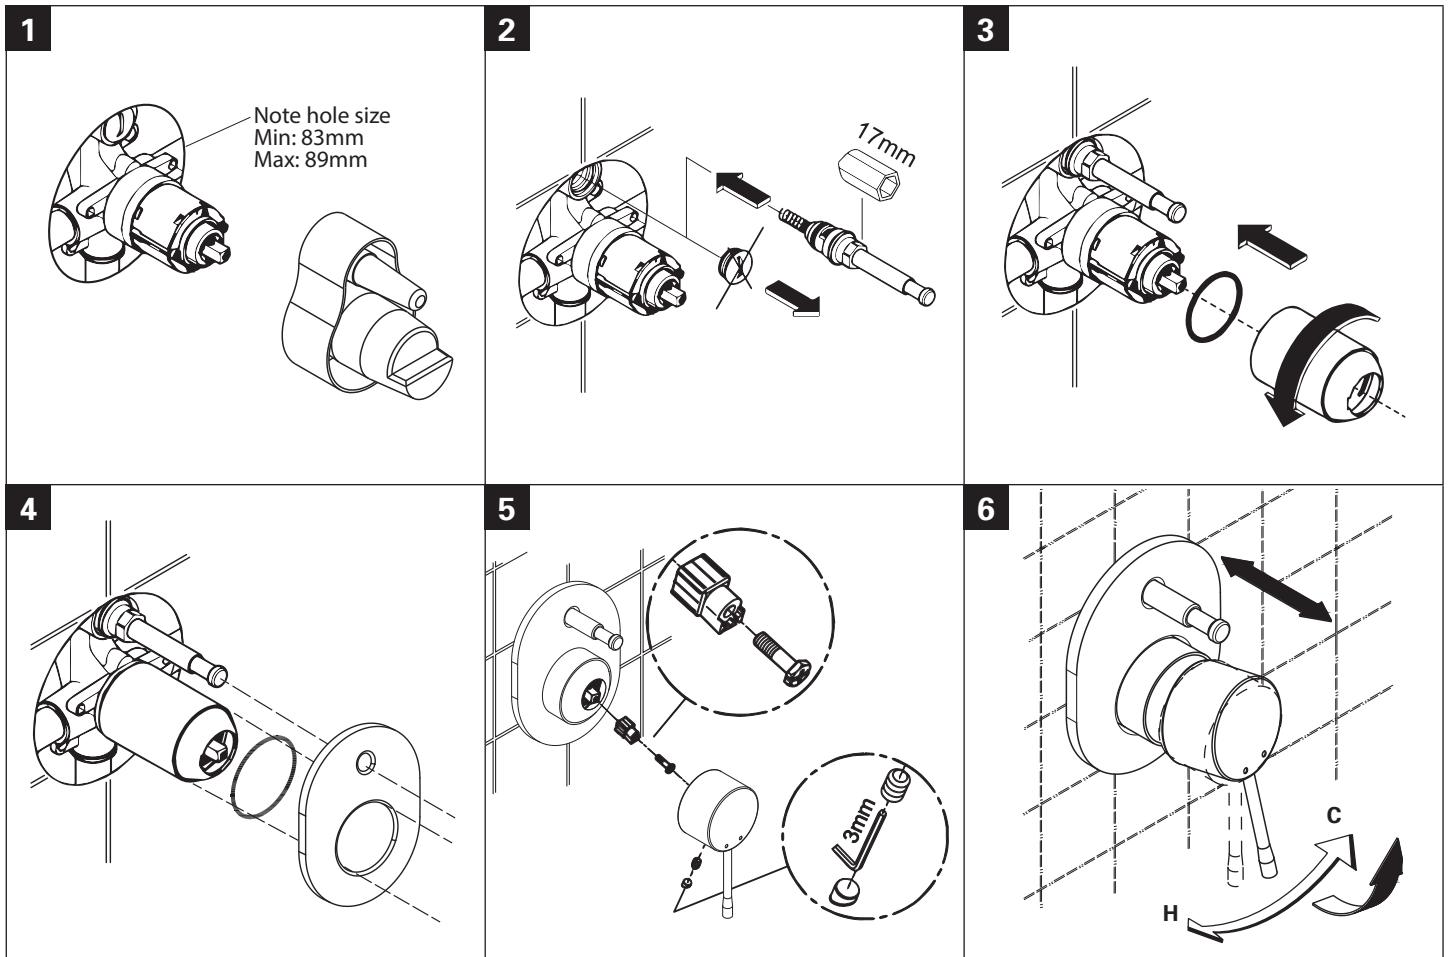

Installation instructions

Installation Instructions

Flush piping system prior and after installation of fitting thoroughly!

This product must be installed in conformance with local codes e.g. AS/NZS 3500 series of standard!

Installation and connection, see Figs [1] to [6]. Refer to the dimensional drawing above. To be installed with 33961000 concealed body. **PLEASE NOTE** – Face of noggins need to be positioned a minimum of 43mm & a maximum of 73mm from where the finished wall surface will end up.

Note:

When installing concealed mixer body, please note it must be mounted onto timber or solid walls using appropriate reinforcement to ensure sufficient strength.

Open cold and hot water supply and check connections for leakage!

Care

For directions on the care of this fitting, please refer to the accompanying care instructions.