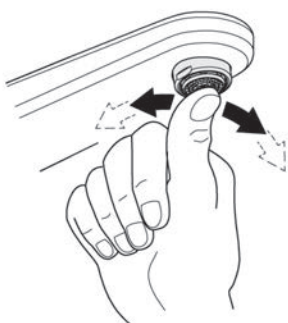

**Care**

For directions on the care of this fitting, please refer to the accompanying care instructions.

48166000

SpeedClean

Pure Freude  
an Wasser

**GROHE**  

**D**

+49 571 3989 333  
impressum@grohe.de