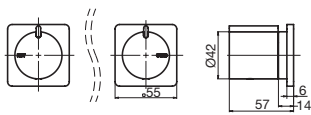

Recommended installation range for the breach from Front Wall Surface:
Min - 17mm, Max - 29mm

Axon Wall Top Assembly with Extended Spindles

Axon Sink Mixer

LIVING

Axon Hi Rise Shower Arm and Rose

Axon Ceiling Shower Flush Mounted