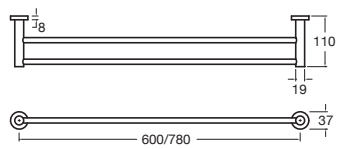

Pure Shower Head 180mm
WELS 3 star, 8.5ltr/min

Available in Chrome, Matte Black, Brushed Nickel, Gunmetal

BATHROOM

MILLI

Pure Triple Vertical Heated
Towel Rail

Width: 38mm
Length: 900mm

Water Filled Copper Tube

Pure Wall Mounted Heated Towel Rail
800 x 1100mm

Milli Pure Vertical Heated Towel Rail
Width: 38mm
Length: 900mm

LIVING

Pure Guest Towel Rail

Pure Single Towel Rail
600mm, 780mm

Pure Double Towel Rail
600mm, 780mm