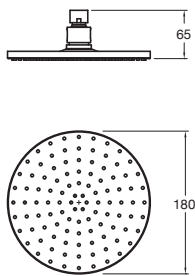

Pure Shower Head 180mm
WELS 3 star, 8.5ltr/min

Available in Chrome, Matte Black, Brushed Nickel, Gunmetal

BATHROOM

MILLI

Pure Triple Vertical Heated
Towel Rail

Width: 38mm
Length: 900mm

Water Filled Copper Tube

Pure Progressive Shower/
Bath Mixer

MILLI

Pure Floor Mounted Mixer

Pure Floor Mounted Mixer
with Hand Shower

Pure Wall Basin/Bath Outlet
160mm, 200mm, 250mm

Pure Extended Basin Mixer

Pure Progressive Hob Mixer

Pure Progressive Dual
Mixer System

LIVING

Pure Horizontal Shower Arm

Pure Progressive Wall Basin Mixer System

Pure Progressive Bath Mixer System
160mm, 200mm, 250mm

Pure Bath Mixer System with Handshower

Pure Vertical Shower Arm
300mm, 500mm

Pure Shower Head
180mm, 250mm

BATHROOM

Lussi Floor to Ceiling Heated Rail

Pure Wall Mounted Heated Towel Rail
500 x 800mm

Pure Wall Mounted Heated Towel Rail
800 x 800mm

Pure Wall Mounted Heated Towel Rail
500 x 1100mm