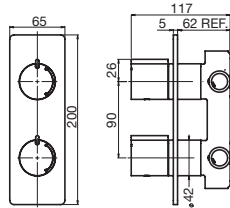

BATHROOM

Recommended installation range for the breach from Front Wall Surface:
Min - 17mm, Max - 29mm