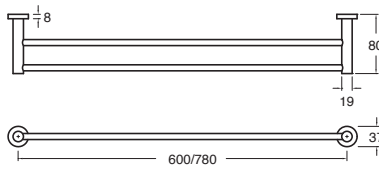

Pure Wall Mounted Heated Towel Rail
800 x 1100mm

Milli Pure Vertical Heated Towel Rail
Width: 38mm
Length: 900mm

LIVING

Pure Guest Towel Rail

Pure Single Towel Rail
600mm, 780mm

Pure Double Towel Rail
600mm, 780mm