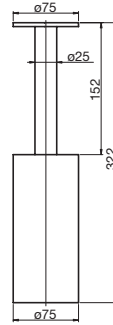

Pure Shower Head 180mm
WELS 3 star, 8.5ltr/min

Available in Chrome, Matte Black, Brushed Nickel, Gunmetal

BATHROOM

MILLI

Pure Triple Vertical Heated
Towel Rail

Width: 38mm
Length: 900mm

Water Filled Copper Tube

Recommended installation range for the breach from Front Wall Surface:
Min - 17mm, Max - 29mm

Axon Wall Top Assembly with Extended Spindles

Axon Sink Mixer

LIVING

Axon Hi Rise Shower Arm and Rose

Axon Ceiling Shower Flush Mounted