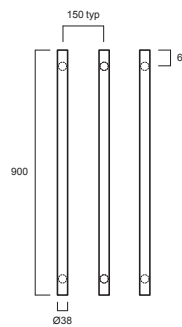

Pure Shower Head 180mm
WELS 3 star, 8.5ltr/min

Available in Chrome, Matte Black, Brushed Nickel, Gunmetal

BATHROOM

MILLI

Pure Triple Vertical Heated
Towel Rail

Width: 38mm
Length: 900mm

Water Filled Copper Tube

Pure Progressive Dual
Mixer System

LIVING

Pure Horizontal Shower Arm

Pure Progressive Wall Basin Mixer System

Pure Progressive Bath Mixer System
160mm, 200mm, 250mm

Pure Bath Mixer System with Handshower

Pure Vertical Shower Arm
300mm, 500mm

Pure Shower Head
180mm, 250mm

BATHROOM

Lussi Floor to Ceiling Heated Rail

Pure Wall Mounted Heated Towel Rail
500 x 800mm

Pure Wall Mounted Heated Towel Rail
800 x 800mm

Pure Wall Mounted Heated Towel Rail
500 x 1100mm

Pure Wall Mounted Heated Towel Rail
800 x 1100mm

Milli Pure Vertical Heated Towel Rail
Width: 38mm
Length: 900mm

LIVING

Pure Guest Towel Rail

Pure Single Towel Rail
600mm, 780mm

Pure Double Towel Rail
600mm, 780mm