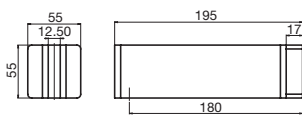

BATHROOM

Recommended installation range for the breach from Front Wall Surface:
Min - 17mm, Max - 29mm