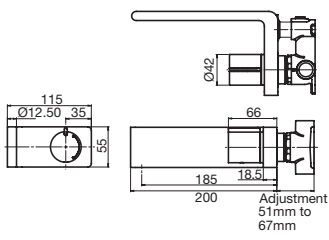

BATHROOM

Recommended installation range for the breach from Front Wall Surface:
Min - 17mm, Max - 29mm