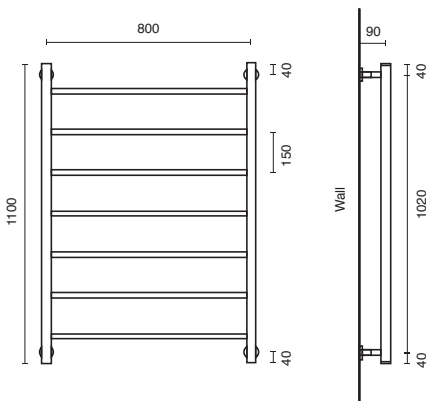

Pure Progressive Dual
Mixer System

LIVING

Pure Horizontal Shower Arm

Pure Progressive Wall Basin Mixer System

Pure Progressive Bath Mixer System
160mm, 200mm, 250mm

Pure Bath Mixer System with Handshower

Pure Vertical Shower Arm
300mm, 500mm

Pure Shower Head
180mm, 250mm

BATHROOM

Lussi Floor to Ceiling Heated Rail

Pure Wall Mounted Heated Towel Rail
500 x 800mm

Pure Wall Mounted Heated Towel Rail
800 x 800mm

Pure Wall Mounted Heated Towel Rail
500 x 1100mm

Pure Wall Mounted Heated Towel Rail
800 x 1100mm

Milli Pure Vertical Heated Towel Rail
Width: 38mm
Length: 900mm

LIVING

Pure Guest Towel Rail

Pure Single Towel Rail
600mm, 780mm

Pure Double Towel Rail
600mm, 780mm