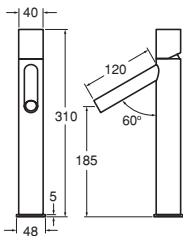

Pure Shower Head 180mm
WELS 3 star, 8.5ltr/min

Available in Chrome, Matte Black, Brushed Nickel, Gunmetal

BATHROOM

MILLI

Pure Triple Vertical Heated
Towel Rail

Width: 38mm
Length: 900mm

Water Filled Copper Tube

Pure Progressive Shower/
Bath Mixer

MILLI

Pure Floor Mounted Mixer

Pure Floor Mounted Mixer
with Hand Shower

Pure Wall Basin/Bath Outlet
160mm, 200mm, 250mm

Pure Extended Basin Mixer

Pure Progressive Hob Mixer

Pure Progressive Dual
Mixer System

LIVING

Pure Horizontal Shower Arm

Pure Progressive Wall Basin Mixer System

Pure Progressive Bath Mixer System
160mm, 200mm, 250mm

Pure Bath Mixer System with Handshower

Pure Vertical Shower Arm
300mm, 500mm

Pure Shower Head
180mm, 250mm

BATHROOM

Lussi Floor to Ceiling Heated Rail

Pure Wall Mounted Heated Towel Rail
500 x 800mm

Pure Wall Mounted Heated Towel Rail
800 x 800mm

Pure Wall Mounted Heated Towel Rail
500 x 1100mm