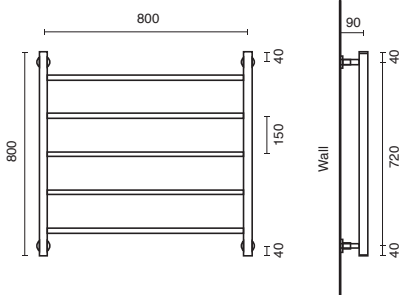

Pure Shower Head
180mm, 250mm

BATHROOM

Lussi Floor to Ceiling Heated Rail

Pure Wall Mounted Heated Towel Rail
500 x 800mm

Pure Wall Mounted Heated Towel Rail
800 x 800mm

Pure Wall Mounted Heated Towel Rail
500 x 1100mm