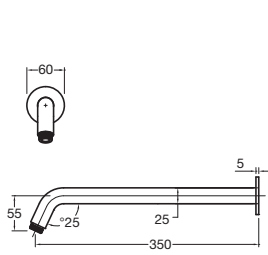

Pure Shower Head 180mm
WELS 3 star, 8.5ltr/min

Available in Chrome, Matte Black, Brushed Nickel, Gunmetal

BATHROOM

MILLI

Pure Triple Vertical Heated
Towel Rail

Width: 38mm
Length: 900mm

Water Filled Copper Tube

Pure Progressive Shower/
Bath Mixer

MILLI

Pure Floor Mounted Mixer

Pure Floor Mounted Mixer
with Hand Shower

Pure Wall Basin/Bath Outlet
160mm, 200mm, 250mm

Pure Extended Basin Mixer

Pure Progressive Hob Mixer

Pure Progressive Dual
Mixer System

LIVING

Pure Horizontal Shower Arm

Pure Progressive Wall Basin Mixer System

Pure Progressive Bath Mixer System
160mm, 200mm, 250mm

Pure Bath Mixer System with Handshower

Pure Vertical Shower Arm
300mm, 500mm