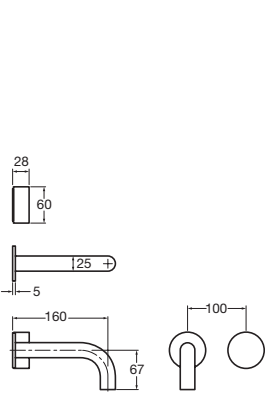

Pure Shower Head 180mm
WELS 3 star, 8.5ltr/min

Available in Chrome, Matte Black, Brushed Nickel, Gunmetal

BATHROOM

MILLI

Pure Triple Vertical Heated
Towel Rail

Width: 38mm
Length: 900mm

Water Filled Copper Tube

Pure Progressive Shower/
Bath Mixer

MILLI

Pure Floor Mounted Mixer

Pure Floor Mounted Mixer
with Hand Shower

Pure Wall Basin/Bath Outlet
160mm, 200mm, 250mm

Pure Extended Basin Mixer

Pure Progressive Hob Mixer

Pure Progressive Dual
Mixer System

LIVING

Pure Horizontal Shower Arm

Pure Progressive Wall Basin Mixer System

Pure Progressive Bath Mixer System
160mm, 200mm, 250mm

Pure Bath Mixer System with Handshower

Pure Vertical Shower Arm
300mm, 500mm

Pure Shower Head
180mm, 250mm

BATHROOM

Lussi Floor to Ceiling Heated Rail

Pure Wall Mounted Heated Towel Rail
500 x 800mm

Pure Wall Mounted Heated Towel Rail
800 x 800mm

Pure Wall Mounted Heated Towel Rail
500 x 1100mm