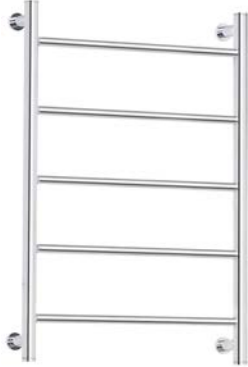

BATHROOM

Pure Wall Mounted Heated Towel Rail 500 x 800mm
Water filled copper tube
Hardwired or plug-in
Power entry - bottom left or right