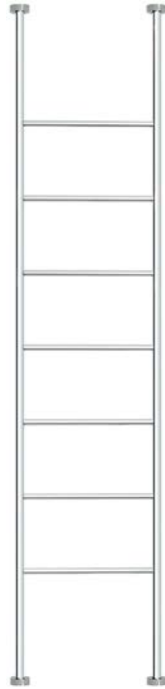

Pure Floor to Ceiling Heated Towel Rail 550mm

Water filled copper tube

Height customisable up to 3000mm

Hardwired, ceiling or floor options

Also available as non-heated towel rail