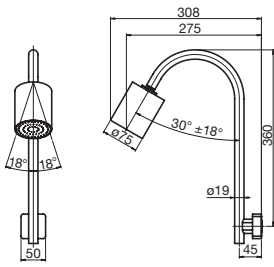

Pure Shower Head 180mm
WELS 3 star, 8.5ltr/min

Available in Chrome, Matte Black, Brushed Nickel, Gunmetal

BATHROOM

MILLI

Pure Triple Vertical Heated
Towel Rail

Width: 38mm
Length: 900mm

Water Filled Copper Tube

Recommended installation range for the breach from Front Wall Surface:
Min - 17mm, Max - 29mm

Axon Wall Top Assembly with Extended Spindles

Axon Sink Mixer

LIVING

Axon Hi Rise Shower Arm and Rose

Axon Ceiling Shower Flush Mounted

Pure Progressive Shower/
Bath Mixer

MILLI

Pure Floor Mounted Mixer

Pure Floor Mounted Mixer
with Hand Shower

Pure Wall Basin/Bath Outlet
160mm, 200mm, 250mm

Pure Extended Basin Mixer

Pure Progressive Hob Mixer

Pure Progressive Dual
Mixer System

LIVING

Pure Horizontal Shower Arm

Pure Progressive Wall Basin Mixer System

Pure Progressive Bath Mixer System
160mm, 200mm, 250mm

Pure Bath Mixer System with Handshower

Pure Vertical Shower Arm
300mm, 500mm