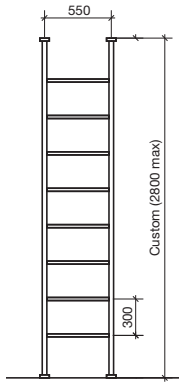

Pure Progressive Dual
Mixer System

LIVING

Pure Horizontal Shower Arm

Pure Progressive Wall Basin Mixer System

Pure Progressive Bath Mixer System
160mm, 200mm, 250mm

Pure Bath Mixer System with Handshower

Pure Vertical Shower Arm
300mm, 500mm

Pure Shower Head
180mm, 250mm

BATHROOM

Lussi Floor to Ceiling Heated Rail

Pure Wall Mounted Heated Towel Rail
500 x 800mm

Pure Wall Mounted Heated Towel Rail
800 x 800mm

Pure Wall Mounted Heated Towel Rail
500 x 1100mm