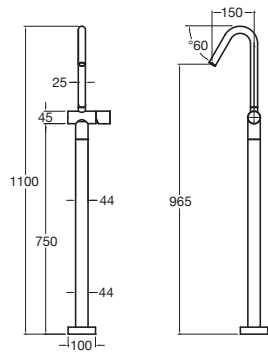

Pure Shower Head 180mm
WELS 3 star, 8.5ltr/min

Available in Chrome, Matte Black, Brushed Nickel, Gunmetal

BATHROOM

MILLI

Pure Triple Vertical Heated
Towel Rail

Width: 38mm
Length: 900mm

Water Filled Copper Tube

Axon Ceiling Shower Arm and Rose

Axon MK2 Wall Mounted Glass Soap Dispenser

Axon MK2 Wall Mounted Glass Tumbler

Axon MK2 Wall Mounted Glass Toilet Brush Set

Axon 3 Way Diverter

BATHROOM

Pure Basin Mixer

Pure Wall Basin/Bath Hostess Set
160mm, 200mm, 250mm

Pure Progressive Shower/
Bath Mixer

MILLI

Pure Floor Mounted Mixer

Pure Floor Mounted Mixer
with Hand Shower

Pure Wall Basin/Bath Outlet
160mm, 200mm, 250mm

Pure Extended Basin Mixer

Pure Progressive Hob Mixer

Pure Progressive Dual
Mixer System

LIVING

Pure Horizontal Shower Arm

Pure Progressive Wall Basin Mixer System

Pure Progressive Bath Mixer System
160mm, 200mm, 250mm

Pure Bath Mixer System with Handshower

Pure Vertical Shower Arm
300mm, 500mm