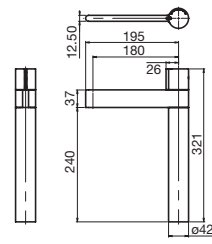

BATHROOM

Recommended installation range for the breach from Front Wall Surface:
Min - 17mm, Max - 29mm