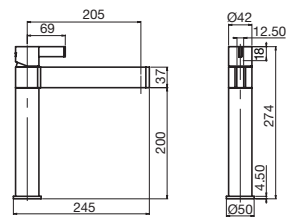

BATHROOM

Recommended installation range for the breach from Front Wall Surface:
Min - 17mm, Max - 29mm