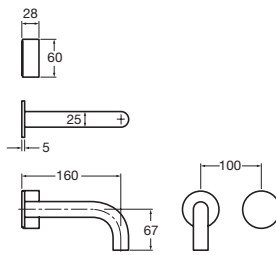

Pure Shower Head 180mm
WELS 3 star, 8.5ltr/min

Available in Chrome, Matte Black, Brushed Nickel, Gunmetal

BATHROOM

MILLI

Pure Triple Vertical Heated
Towel Rail

Width: 38mm
Length: 900mm

Water Filled Copper Tube

Pure Progressive Shower/
Bath Mixer

MILLI

Pure Floor Mounted Mixer

Pure Floor Mounted Mixer
with Hand Shower

Pure Wall Basin/Bath Outlet
160mm, 200mm, 250mm

Pure Extended Basin Mixer

Pure Progressive Hob Mixer

Pure Progressive Dual
Mixer System

LIVING

Pure Horizontal Shower Arm

Pure Progressive Wall Basin Mixer System

Pure Progressive Bath Mixer System
160mm, 200mm, 250mm

Pure Bath Mixer System with Handshower

Pure Vertical Shower Arm
300mm, 500mm