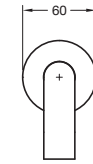

Pure Progressive Shower/
Bath Mixer

MILLI

Pure Floor Mounted Mixer

Pure Floor Mounted Mixer
with Hand Shower

Pure Wall Basin/Bath Outlet
160mm, 200mm, 250mm

Pure Extended Basin Mixer

Pure Progressive Hob Mixer

Pure Progressive Dual
Mixer System

LIVING

Pure Horizontal Shower Arm

Pure Progressive Wall Basin Mixer System

Pure Progressive Bath Mixer System
160mm, 200mm, 250mm

Pure Bath Mixer System with Handshower

Pure Vertical Shower Arm
300mm, 500mm