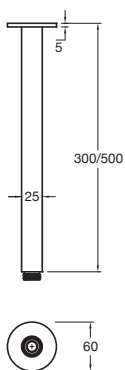

Pure Shower Head 180mm
WELS 3 star, 8.5ltr/min

Available in Chrome, Matte Black, Brushed Nickel, Gunmetal

BATHROOM

MILLI

Pure Triple Vertical Heated
Towel Rail

Width: 38mm
Length: 900mm

Water Filled Copper Tube

Pure Progressive Shower/
Bath Mixer

MILLI

Pure Floor Mounted Mixer

Pure Floor Mounted Mixer
with Hand Shower

Pure Wall Basin/Bath Outlet
160mm, 200mm, 250mm

Pure Extended Basin Mixer

Pure Progressive Hob Mixer

Pure Progressive Dual
Mixer System

LIVING

Pure Horizontal Shower Arm

Pure Progressive Wall Basin Mixer System

Pure Progressive Bath Mixer System
160mm, 200mm, 250mm

Pure Bath Mixer System with Handshower

Pure Vertical Shower Arm
300mm, 500mm

Pure Shower Head
180mm, 250mm

BATHROOM

Lussi Floor to Ceiling Heated Rail

Pure Wall Mounted Heated Towel Rail
500 x 800mm

Pure Wall Mounted Heated Towel Rail
800 x 800mm

Pure Wall Mounted Heated Towel Rail
500 x 1100mm