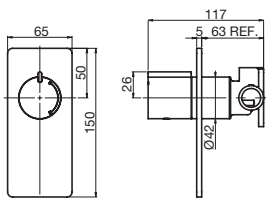

BATHROOM

Recommended installation range for the breach from Front Wall Surface:
Min - 17mm, Max - 29mm