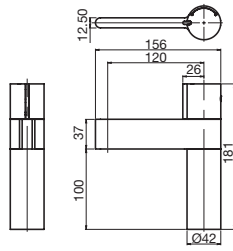

BATHROOM

Recommended installation range for the breach from Front Wall Surface:
Min - 17mm, Max - 29mm