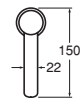

Pure Progressive Shower/
Bath Mixer

MILLI

Pure Floor Mounted Mixer

Pure Floor Mounted Mixer
with Hand Shower

Pure Wall Basin/Bath Outlet
160mm, 200mm, 250mm

Pure Extended Basin Mixer

Pure Progressive Hob Mixer