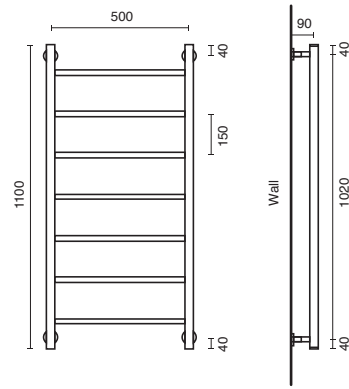

Pure Shower Head 180mm
WELS 3 star, 8.5ltr/min

Available in Chrome, Matte Black, Brushed Nickel, Gunmetal

BATHROOM

MILLI

Pure Triple Vertical Heated
Towel Rail

Width: 38mm
Length: 900mm

Water Filled Copper Tube

Pure Progressive Dual
Mixer System

LIVING

Pure Horizontal Shower Arm

Pure Progressive Wall Basin Mixer System

Pure Progressive Bath Mixer System
160mm, 200mm, 250mm

Pure Bath Mixer System with Handshower

Pure Vertical Shower Arm
300mm, 500mm

Pure Shower Head
180mm, 250mm

BATHROOM

Lussi Floor to Ceiling Heated Rail

Pure Wall Mounted Heated Towel Rail
500 x 800mm

Pure Wall Mounted Heated Towel Rail
800 x 800mm

Pure Wall Mounted Heated Towel Rail
500 x 1100mm

Pure Wall Mounted Heated Towel Rail
800 x 1100mm

Milli Pure Vertical Heated Towel Rail
Width: 38mm
Length: 900mm

LIVING

Pure Guest Towel Rail

Pure Single Towel Rail
600mm, 780mm

Pure Double Towel Rail
600mm, 780mm