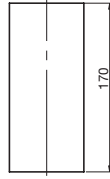

Recommended installation range for the breach from Front Wall Surface:
Min - 17mm, Max - 29mm

Axon Wall Top Assembly with Extended Spindles

Axon Sink Mixer

LIVING

Axon Hi Rise Shower Arm and Rose

Axon Ceiling Shower Flush Mounted