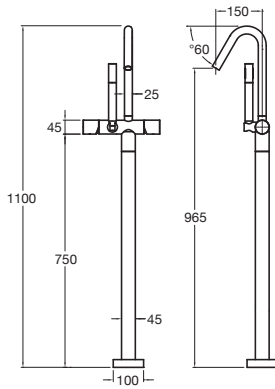

Pure Shower Head 180mm
WELS 3 star, 8.5ltr/min

Available in Chrome, Matte Black, Brushed Nickel, Gunmetal

BATHROOM

MILLI

Pure Triple Vertical Heated
Towel Rail

Width: 38mm
Length: 900mm

Water Filled Copper Tube

Axon Ceiling Shower Arm and Rose

Axon MK2 Wall Mounted Glass Soap Dispenser

Axon MK2 Wall Mounted Glass Tumbler

Axon MK2 Wall Mounted Glass Toilet Brush Set

Axon 3 Way Diverter

BATHROOM

Pure Basin Mixer

Pure Wall Basin/Bath Hostess Set
160mm, 200mm, 250mm

Pure Progressive Shower/
Bath Mixer

MILLI

Pure Floor Mounted Mixer

Pure Floor Mounted Mixer
with Hand Shower

Pure Wall Basin/Bath Outlet
160mm, 200mm, 250mm

Pure Extended Basin Mixer

Pure Progressive Hob Mixer

Pure Progressive Dual
Mixer System

LIVING

Pure Horizontal Shower Arm

Pure Progressive Wall Basin Mixer System

Pure Progressive Bath Mixer System
160mm, 200mm, 250mm

Pure Bath Mixer System with Handshower

Pure Vertical Shower Arm
300mm, 500mm