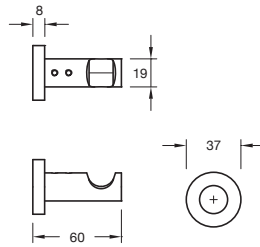

Pure Shower Head 180mm
WELS 3 star, 8.5ltr/min

Available in Chrome, Matte Black, Brushed Nickel, Gunmetal

BATHROOM

MILLI

Pure Triple Vertical Heated
Towel Rail

Width: 38mm
Length: 900mm

Water Filled Copper Tube

Pure Progressive Dual
Mixer System

LIVING

Pure Horizontal Shower Arm

Pure Progressive Wall Basin Mixer System

Pure Progressive Bath Mixer System
160mm, 200mm, 250mm

Pure Bath Mixer System with Handshower

Pure Vertical Shower Arm
300mm, 500mm

Pure Wall Mounted Heated Towel Rail
800 x 1100mm

Milli Pure Vertical Heated Towel Rail
Width: 38mm
Length: 900mm

LIVING

Pure Guest Towel Rail

Pure Single Towel Rail
600mm, 780mm

Pure Double Towel Rail
600mm, 780mm

Pure Robe Hook

Pure Toilet Roll Holder

Pure Double Toilet Roll Holder

Bathroom Happiness

Visit [reece.co.nz](https://www.reece.co.nz) for your nearest bathroom showroom.

Due to limitations in the printing process the colours in this brochure are a guide only. The manufacturer/distributor reserves the right to vary specifications or delete models from their range without prior notification. The manufacturer/distributor takes no responsibility for printing errors. Miffi tapware, showers, accessories and heated towel rails enjoy a 7 year product replacement warranty and a one year parts and labour warranty – domestic use only. For full warranty details visit [reece.co.nz/warranties](https://www.reece.co.nz/warranties)