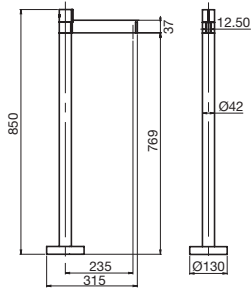

BATHROOM

Recommended installation range for the breach from Front Wall Surface:
Min - 17mm, Max - 29mm