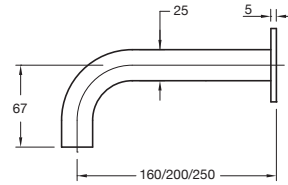

Pure Shower Head 180mm
WELS 3 star, 8.5ltr/min

Available in Chrome, Matte Black, Brushed Nickel, Gunmetal

BATHROOM

MILLI

Pure Triple Vertical Heated
Towel Rail

Width: 38mm
Length: 900mm

Water Filled Copper Tube

Pure Progressive Shower/
Bath Mixer

MILLI

Pure Floor Mounted Mixer

Pure Floor Mounted Mixer
with Hand Shower

Pure Wall Basin/Bath Outlet
160mm, 200mm, 250mm

Pure Extended Basin Mixer

Pure Progressive Hob Mixer

Pure Progressive Dual
Mixer System

LIVING

Pure Horizontal Shower Arm

Pure Progressive Wall Basin Mixer System

Pure Progressive Bath Mixer System
160mm, 200mm, 250mm

Pure Bath Mixer System with Handshower

Pure Vertical Shower Arm
300mm, 500mm