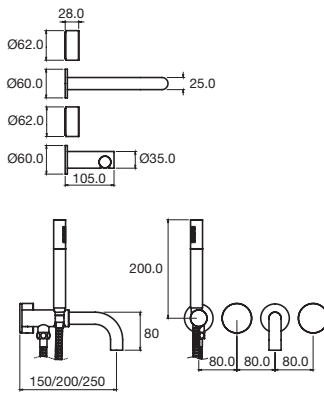

Pure Shower Head 180mm
WELS 3 star, 8.5ltr/min

Available in Chrome, Matte Black, Brushed Nickel, Gunmetal

BATHROOM

MILLI

Pure Triple Vertical Heated
Towel Rail

Width: 38mm
Length: 900mm

Water Filled Copper Tube

Pure Progressive Shower/
Bath Mixer

MILLI

Pure Floor Mounted Mixer

Pure Floor Mounted Mixer
with Hand Shower

Pure Wall Basin/Bath Outlet
160mm, 200mm, 250mm

Pure Extended Basin Mixer

Pure Progressive Hob Mixer

Pure Progressive Dual
Mixer System

LIVING

Pure Horizontal Shower Arm

Pure Progressive Wall Basin Mixer System

Pure Progressive Bath Mixer System
160mm, 200mm, 250mm

Pure Bath Mixer System with Handshower

Pure Vertical Shower Arm
300mm, 500mm

Pure Shower Head
180mm, 250mm

BATHROOM

Lussi Floor to Ceiling Heated Rail

Pure Wall Mounted Heated Towel Rail
500 x 800mm

Pure Wall Mounted Heated Towel Rail
800 x 800mm

Pure Wall Mounted Heated Towel Rail
500 x 1100mm