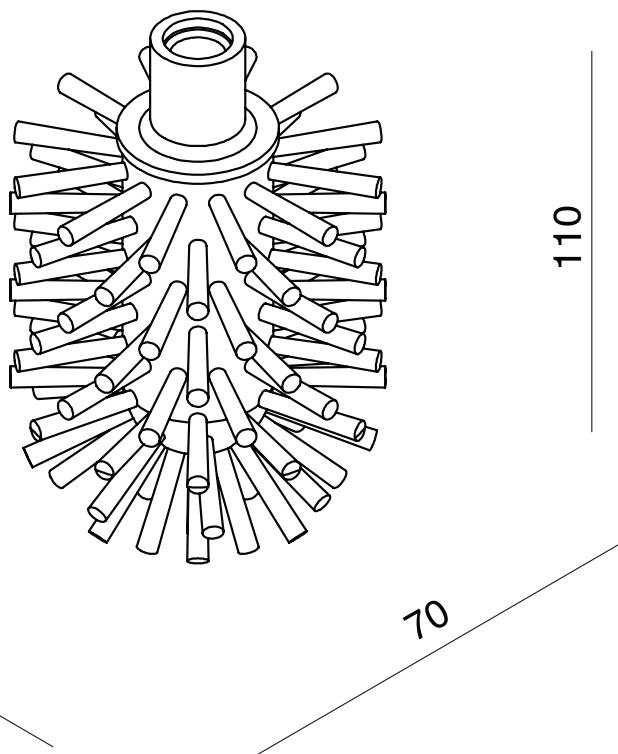

WARRANTY

Replacement Only - Domestic Use	15 Years

Please refer to Warranty Page for full Terms and Conditions