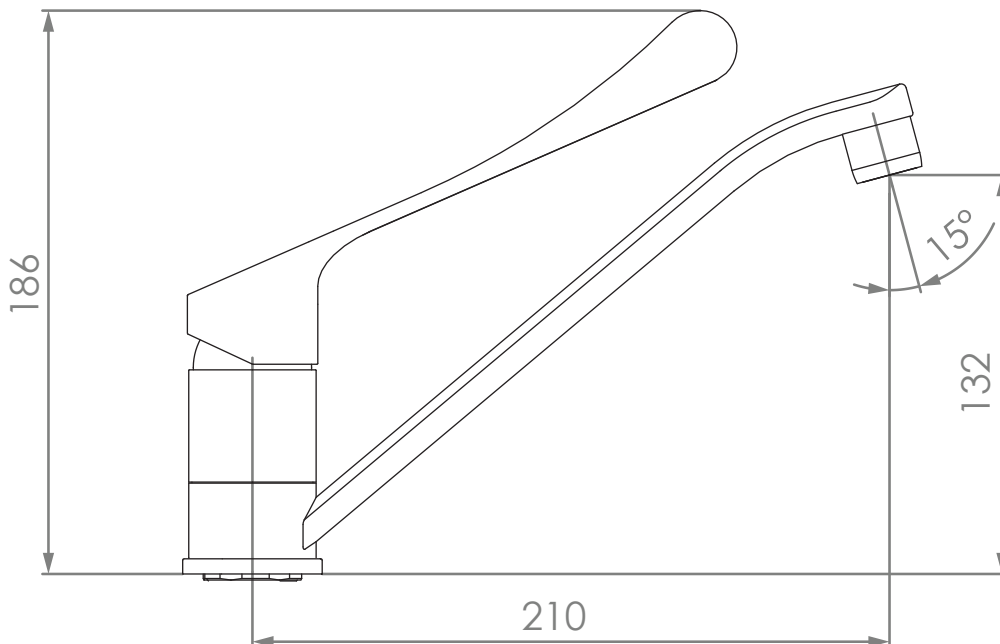

Posh Solus MK3 Sink Mixer Extended Lever 200mm CP (4 Star)

SPECIFICATIONS

Recommended Use	Domestic, Hotel & Commercial
Colour Availability	Chrome
Maximum Benchtop Thickness	40mm
Recommended Pressure Range	150 - 500kPa
Max Continuous Working Pressure	1000kPa
Max Continuous Working Temperature	65°C
Suitable for Storage Tank Hot Water	Yes
Suitable for Continuous Flow Hot Water	Yes
Suitable for Gravity Feed Hot Water	No

Hot and Cold water inlet pressure should be equal

WARRANTY

Warranty - Domestic Use	10 Years
Spare Parts & Labour	12 Months

Please refer to Warranty Page for full Terms and Conditions

Dimensions are nominal measurements only.

Disclaimer: Products in this specification manual must by regulation be installed by licensed and registered trade people. The manufacturer/distributor reserves the right to vary specifications or delete models from their range without prior notification. Dimensions are nominal measurements only. Dimensions and set-outs listed are correct at time of publication however the manufacturer/distributor takes no responsibility for printing errors.

Published 30/04/2020