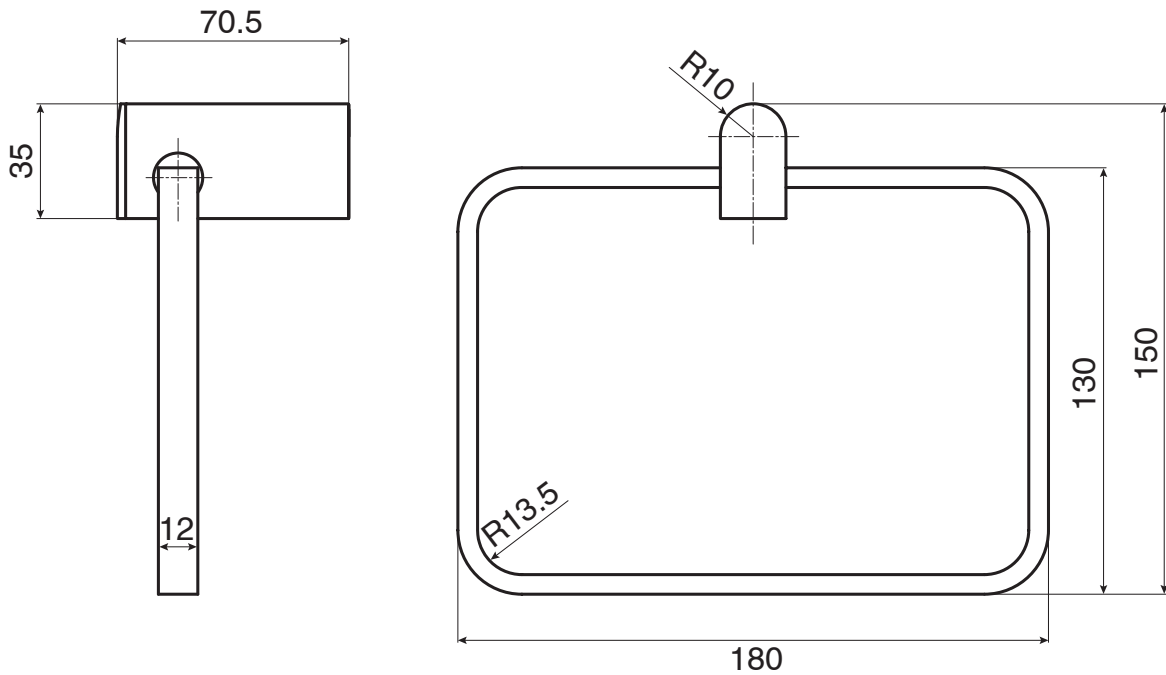

mizu

Mizu Soothe Towel Ring Matte Black

2268106

SPECIFICATIONS

Recommended Use	Domestic, Hotel and Commercial
Colour	Matte Black
Material	Brass

WARRANTY

Domestic Use Replacement Only	10 Years

Please refer to Warranty Page for full Terms and Conditions

Dimensions are nominal measurements only.

CLEANING RECOMMENDATIONS:

We recommend the use of soapy water or approved cleaners. This product should not be cleaned with abrasive materials. Damage caused by any improper treatment is not covered by the product warranty. Refer to Warranty Conditions

Disclaimer: Products in this specification manual must by regulation be installed by licensed and registered trade people. The manufacturer/distributor reserves the right to vary specifications or delete models from their range without prior notification. Dimensions are nominal measurements only. Dimensions and set-outs listed are correct at time of publication however the manufacturer/distributor takes no responsibility for printing errors.

Published 30/08/2020

To see the complete Mizu range go to www.reece.com.au