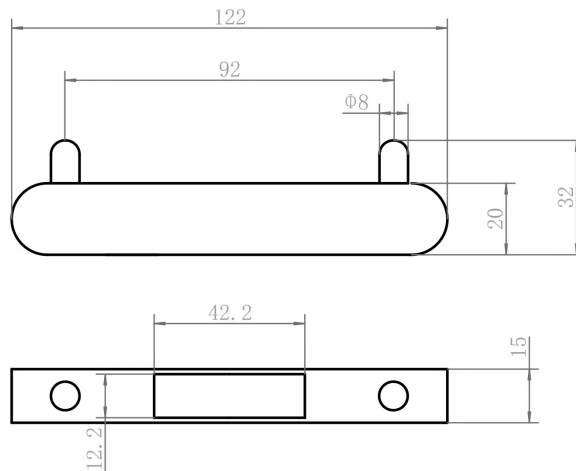

Mizu Soothe Vertical Double Robe Hook Matte Black

2002739

SPECIFICATIONS

Recommended Use	Domestic, Hotel & Commercial
Colour	Matte Black
Material	Stainless Steel (304 Grade)

WARRANTY

Warranty - Domestic Use	7 Years
Spare Parts & Labour	12 Months

Please refer to Warranty Page for full Terms and Conditions

Dimensions are nominal measurements only.

CLEANING RECOMMENDATIONS:

We recommend the use of soapy water or approved cleaners. This product should not be cleaned with abrasive materials. Damage caused by any improper treatment is not covered by the product warranty. Refer to Warranty Conditions

Disclaimer: Products in this specification manual must by regulation be installed by licensed and registered trade people. The manufacturer/distributor reserves the right to vary specifications or delete models from their range without prior notification. Dimensions are nominal measurements only. Dimensions and set-outs listed are correct at time of publication however the manufacturer/distributor takes no responsibility for printing errors.

Published 24/02/2023

To see the complete Mizu range go to www.reece.com.au