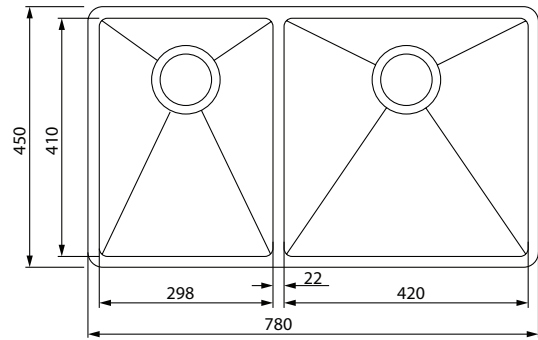

TECHNICAL DATASHEET

BOW BXX 220-42/29 SBL

Product Category	Sinks
Finish	Stainless Steel
Installation	Inset/Flushmount/ Undermount
Range	BOW
Model	BXX 220-42/29 SBL
Warranty	50 Years

PRODUCT INFORMATION

Dimensions	780 x 450mm
Cabinet Base	800mm
Bowl Size	420 x 410 x 200mm/34L 298 x 410 x 200mm/24L
Bowl Radius	12mm
Cut-Out Size	Template
Cut-Out Template	Yes
Waste Outlet	Semi Integrated Waste
Overflow	No
Tap Holes	No
Remote Waste	No
Opposite Configuration	Yes
Included Accessories	1 2 3