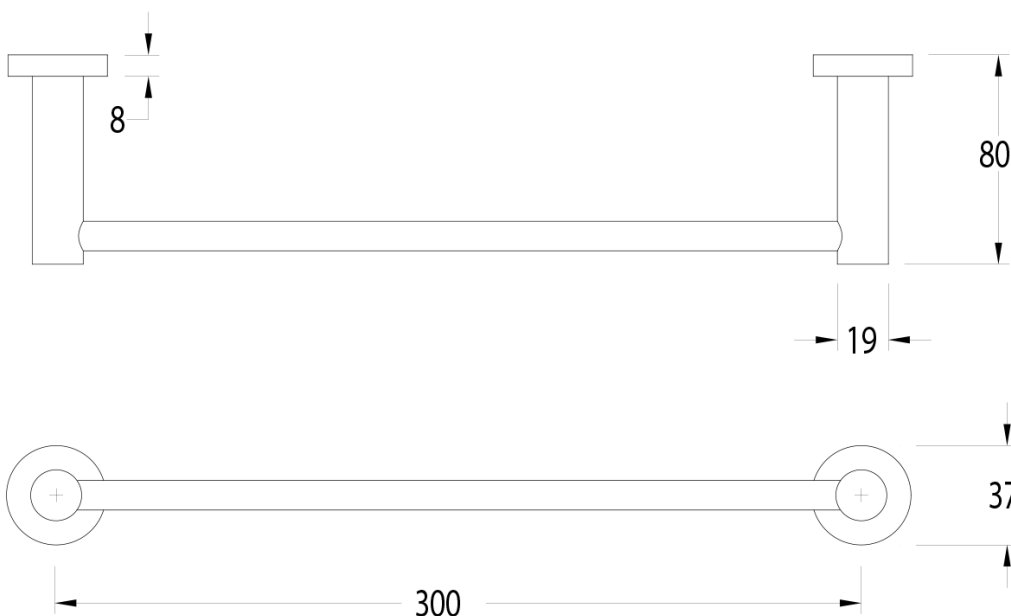

SUSSEX

Sussex Pure Guest Towel Rail 300mm Brushed Gunmetal

2281319

SPECIFICATIONS

Recommended Use	Residential;Commercial
Colour Finish	Brushed Gunmetal
Primary Material	DR Brass

WARRANTY

Residential Use (Years)	40
Commercial Use (Years)	10

Please refer to Sussex Warranty page for full Terms and Conditions

Dimensions are nominal measurements only.

CLEANING RECOMMENDATIONS:

We recommend the use of soapy water or approved cleaners. This product should not be cleaned with abrasive materials. Damage caused by any improper treatment is not covered by the product warranty. Refer to Warranty Conditions

Disclaimer: Products in this specification manual must by regulation be installed by licensed and registered trade people. The manufacturer/distributor reserves the right to vary specifications or delete models from their range without prior notification. Dimensions are nominal measurements only. Dimensions and set-outs listed are correct at time of publication however the manufacturer/distributor takes no responsibility for printing errors.

Published 01/04/2026

To see the complete Sussex range go to www.reece.com.au