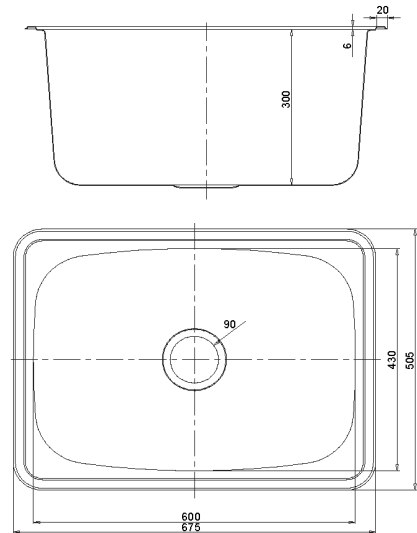

## Posh Solus Flat Rim Trough 70 Litres Stainless Steel

SPECIFICATIONS	
Recommended Use	Domestic, Hotel & Commercial
Material	304 Grade Stainless Steel Chromium Nickel Content: 18/8
Tapholes	0 or 2 (includes Reversible Bypass Assembly)
Formation	Single Piece Pressed Steel
Gauge	1mm
Features	Sound Deadening Pads
Waste	50mm Centre Waste
Size External	Length: 675mm Width: 505mm Depth: 300mm
Size Internal	Length: 600mm Width: 430mm Depth: 300mm
Capacity	70 Litres
WARRANTY	
Warranty - Domestic Use	25 Years
Spare Parts & Labour	12 Months

Reece Code: 9502247

Reece Code: 9502248

Dimensions are nominal measurements only.

**Disclaimer:** Products in this specification manual must by regulation be installed by licensed and registered trade people. The manufacturer/distributor reserves the right to vary specifications or delete models from their range without prior notification. Dimensions are nominal measurements only. Dimensions and set-outs listed are correct at time of publication however the manufacturer/distributor takes no responsibility for printing errors.