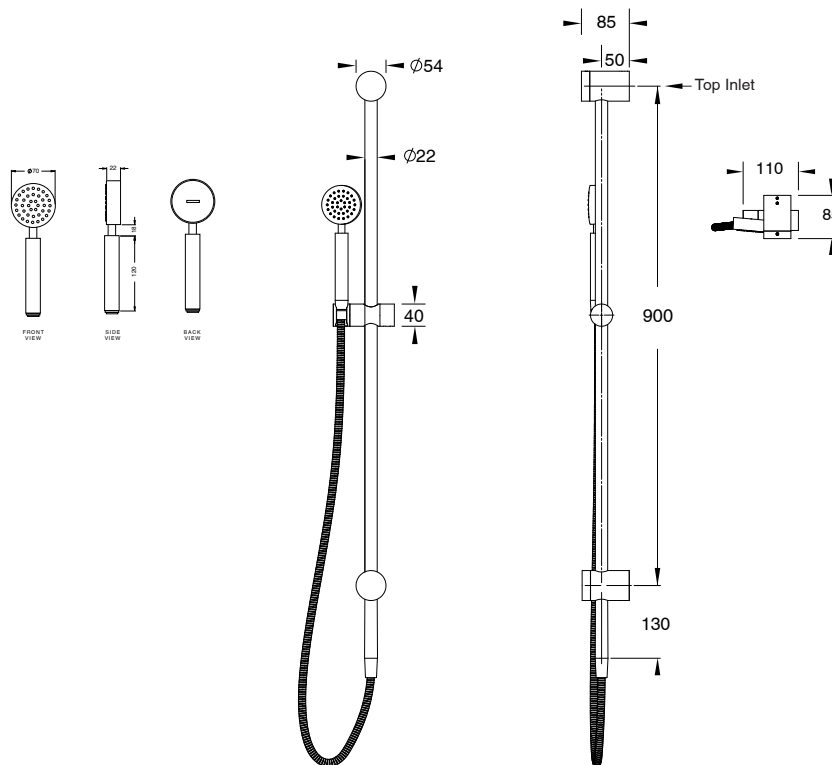

Milli Mood Edit Single Rail Shower with Wall Water Inlet Gunmetal (3 Star)

4201014

SPECIFICATIONS

Recommended Use	Domestic, Hotel & Commercial
Colour	Gunmetal
Recommended Pressure Range	300 - 500 kPa
Maximum Continuous Working Temperature	65 deg C
Suitable for Storage Tank Hot Water	Yes
Suitable for Continuous Flow Hot Water	Yes
Suitable for Gravity Feed Hot Water	No

WARRANTY

Warranty - Domestic Use	15 Years
Spare Parts & Labour	12 Months

Please refer to Warranty Page for full Terms and Conditions

Dimensions are nominal measurements only.

CLEANING RECOMMENDATIONS:

We recommend the use of soapy water or approved cleaners. This product should not be cleaned with abrasive materials. Damage caused by any improper treatment is not covered by the product warranty. Refer to Warranty Conditions

Disclaimer: Products in this specification manual must by regulation be installed by licensed and registered trade people. The manufacturer/distributor reserves the right to vary specifications or delete models from their range without prior notification. Dimensions are nominal measurements only. Dimensions and set-outs listed are correct at time of publication however the manufacturer/distributor takes no responsibility for printing errors.

Published 05/07/2024

To see the complete Milli range go to www.reece.com.au