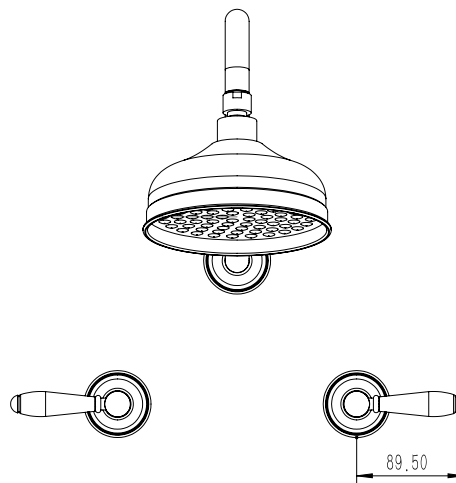

Milli Monument Edit Gooseneck Shower Set Lever Porcelain Handles Chrome (3 Star)

4204461

SPECIFICATIONS

Recommended Use	Domestic, Hotel & Commercial
Colour	Chrome with Porcelain Handles
Finish	Polished
Material	DR Brass
Recommended Pressure Range	150 - 500 kPa
Maximum Continuous Working Temperature	80 deg C
Suitable for Storage Tank Hot Water	Yes
Suitable for Continuous Flow Hot Water	Yes
Suitable for Gravity Feed Hot Water	No

WARRANTY

Warranty - Domestic Use	15 Years
Spare Parts & Labour	12 Months

Please refer to Warranty Page for full Terms and Conditions

Dimensions are nominal measurements only.

CLEANING RECOMMENDATIONS:

We recommend the use of soapy water or approved cleaners. This product should not be cleaned with abrasive materials. Damage caused by any improper treatment is not covered by the product warranty. Refer to Warranty Conditions

Disclaimer: Products in this specification manual must by regulation be installed by licensed and registered trade people. The manufacturer/distributor reserves the right to vary specifications or delete models from their range without prior notification. Dimensions are nominal measurements only. Dimensions and set-outs listed are correct at time of publication however the manufacturer/distributor takes no responsibility for printing errors.

Published 05/10/2022

To see the complete Milli range go to www.reece.com.au