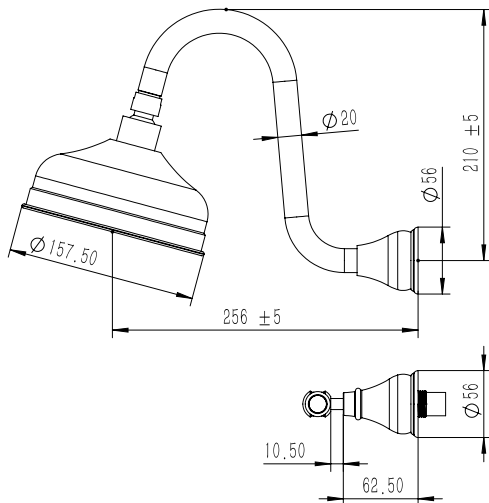

### Milli Monument Edit Gooseneck Shower Set Lever Porcelain Handles Chrome (3 Star)

4204461

#### SPECIFICATIONS

|  |                               |
|--|-------------------------------|
| Recommended Use                        | Domestic, Hotel & Commercial  |
| Colour                                 | Chrome with Porcelain Handles |
| Finish                                 | Polished                      |
| Material                               | DR Brass                      |
| Recommended Pressure Range             | 150 - 500 kPa                 |
| Maximum Continuous Working Temperature | 80 deg C                      |
| Suitable for Storage Tank Hot Water    | Yes                           |
| Suitable for Continuous Flow Hot Water | Yes                           |
| Suitable for Gravity Feed Hot Water    | No                            |

Dimensions are nominal measurements only.