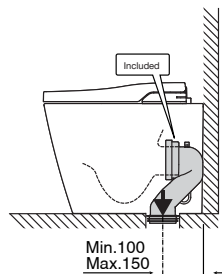

Roca In-Wash Inspira Rimless Back To Wall Pan with Heated Seat (4 Star)

9510069

SPECIFICATIONS

Recommended Use	Domestic, Hotel & Commercial
Pan Material	Vitreous China
Toilet Seat Material	Polypropylene (Seat) & Melamine (Lid)
Weight	40 kg
Toilet Seat Type	Heated
Rim Configuration	Rimless
Water Inlet Position	Bottom Inlet (Reversible right or left)
Pan Outlet Type	Universal S & P
P Trap Setout	180 mm
S Trap Min Setout	100 mm
S Trap Max Setout	150 mm
Pan Fixing	Screwed to wall and bedded with sealant
Water Supply Pressure	150kPa to 500kPa

WARRANTY

Warranty - Domestic Use	15 Years
Seat - Domestic Use	2 Years
Spare Parts & Labour	12 Months

Please refer to Warranty Page for full Terms and Conditions

Dimensions are nominal measurements only.

CLEANING RECOMMENDATIONS:

We recommend the use of soapy water or approved cleaners. This product should not be cleaned with abrasive materials. Damage caused by any improper treatment is not covered by the product warranty. Refer to Warranty Conditions

Disclaimer: Products in this specification manual must by regulation be installed by licensed and registered trade people. The manufacturer/distributor reserves the right to vary specifications or delete models from their range without prior notification. Dimensions are nominal measurements only. Dimensions and set-outs listed are correct at time of publication however the manufacturer/distributor takes no responsibility for printing errors.

Published 25/07/2022

To see the complete Roca range go to www.reece.com.au/bathrooms