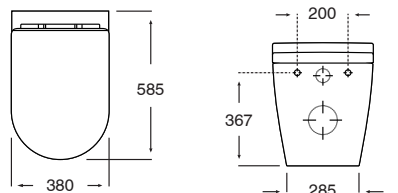

Roca In-Wash Inspira Rimless Back To Wall Pan with Heated Seat (4 Star)

9510069

SPECIFICATIONS

Recommended Use	Domestic, Hotel & Commercial
Pan Material	Vitreous China
Toilet Seat Material	Polypropylene (Seat) & Melamine (Lid)
Weight	40 kg
Toilet Seat Type	Heated
Rim Configuration	Rimless
Water Inlet Position	Bottom Inlet (Reversible right or left)
Pan Outlet Type	Universal S & P
P Trap Setout	180 mm
S Trap Min Setout	100 mm
S Trap Max Setout	150 mm
Pan Fixing	Screwed to wall and bedded with sealant
Water Supply Pressure	150kPa to 500kPa

WARRANTY

Warranty - Domestic Use	15 Years
Seat - Domestic Use	2 Years
Spare Parts & Labour	12 Months

Please refer to Warranty Page for full Terms and Conditions

Dimensions are nominal measurements only.

CLEANING RECOMMENDATIONS:

We recommend the use of soapy water or approved cleaners. This product should not be cleaned with abrasive materials. Damage caused by any improper treatment is not covered by the product warranty. Refer to Warranty Conditions

Disclaimer: Products in this specification manual must by regulation be installed by licensed and registered trade people. The manufacturer/distributor reserves the right to vary specifications or delete models from their range without prior notification. Dimensions are nominal measurements only. Dimensions and set-outs listed are correct at time of publication however the manufacturer/distributor takes no responsibility for printing errors.

Published 25/07/2022

To see the complete Roca range go to www.reece.com.au/bathrooms