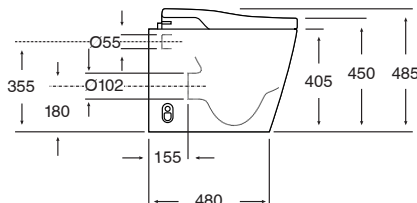

Roca In-Wash Inspira Rimless Back To Wall Pan with Heated Seat (4 Star)

9510069

SPECIFICATIONS

Recommended Use	Domestic, Hotel & Commercial
Pan Material	Vitreous China
Toilet Seat Material	Polypropylene (Seat) & Melamine (Lid)
Weight	40 kg
Toilet Seat Type	Heated
Rim Configuration	Rimless
Water Inlet Position	Bottom Inlet (Reversible right or left)
Pan Outlet Type	Universal S & P
P Trap Setout	180 mm
S Trap Min Setout	100 mm
S Trap Max Setout	150 mm
Pan Fixing	Screwed to wall and bedded with sealant
Water Supply Pressure	150kPa to 500kPa

WARRANTY

Warranty - Domestic Use	15 Years
Seat - Domestic Use	2 Years
Spare Parts & Labour	12 Months

Please refer to Warranty Page for full Terms and Conditions

Dimensions are nominal measurements only.

CLEANING RECOMMENDATIONS:

We recommend the use of soapy water or approved cleaners. This product should not be cleaned with abrasive materials. Damage caused by any improper treatment is not covered by the product warranty. Refer to Warranty Conditions

Disclaimer: Products in this specification manual must by regulation be installed by licensed and registered trade people. The manufacturer/distributor reserves the right to vary specifications or delete models from their range without prior notification. Dimensions are nominal measurements only. Dimensions and set-outs listed are correct at time of publication however the manufacturer/distributor takes no responsibility for printing errors.

Published 25/07/2022

To see the complete Roca range go to www.reece.com.au/bathrooms