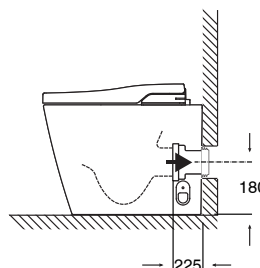

Roca In-Wash Inspira Rimless Back To Wall Pan with Heated Seat (4 Star)

9510069

SPECIFICATIONS

Recommended Use	Domestic, Hotel & Commercial
Pan Material	Vitreous China
Toilet Seat Material	Polypropylene (Seat) & Melamine (Lid)
Weight	40 kg
Toilet Seat Type	Heated
Rim Configuration	Rimless
Water Inlet Position	Bottom Inlet (Reversible right or left)
Pan Outlet Type	Universal S & P
P Trap Setout	180 mm
S Trap Min Setout	100 mm
S Trap Max Setout	150 mm
Pan Fixing	Screwed to wall and bedded with sealant
Water Supply Pressure	150kPa to 500kPa

WARRANTY

Warranty - Domestic Use	15 Years
Seat - Domestic Use	2 Years
Spare Parts & Labour	12 Months

Please refer to Warranty Page for full Terms and Conditions

Dimensions are nominal measurements only.

CLEANING RECOMMENDATIONS:

We recommend the use of soapy water or approved cleaners. This product should not be cleaned with abrasive materials. Damage caused by any improper treatment is not covered by the product warranty. Refer to Warranty Conditions

Disclaimer: Products in this specification manual must by regulation be installed by licensed and registered trade people. The manufacturer/distributor reserves the right to vary specifications or delete models from their range without prior notification. Dimensions are nominal measurements only. Dimensions and set-outs listed are correct at time of publication however the manufacturer/distributor takes no responsibility for printing errors.

Published 25/07/2022

To see the complete Roca range go to www.reece.com.au/bathrooms