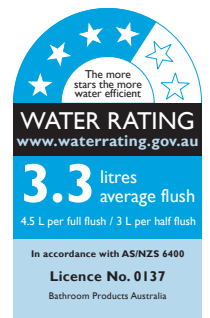

Roca In-Wash Inspira Rimless Back To Wall Pan with Heated Seat (4 Star)

9510069

SPECIFICATIONS

Recommended Use	Domestic, Hotel & Commercial
Pan Material	Vitreous China
Toilet Seat Material	Polypropylene (Seat) & Melamine (Lid)
Weight	40 kg
Toilet Seat Type	Heated
Rim Configuration	Rimless
Water Inlet Position	Bottom Inlet (Reversible right or left)
Pan Outlet Type	Universal S & P
P Trap Setout	180 mm
S Trap Min Setout	100 mm
S Trap Max Setout	150 mm
Pan Fixing	Screwed to wall and bedded with sealant
Water Supply Pressure	150kPa to 500kPa

WARRANTY

Warranty - Domestic Use	15 Years
Seat - Domestic Use	2 Years
Spare Parts & Labour	12 Months

Please refer to Warranty Page for full Terms and Conditions

Dimensions are nominal measurements only.

CLEANING RECOMMENDATIONS:

We recommend the use of soapy water or approved cleaners. This product should not be cleaned with abrasive materials. Damage caused by any improper treatment is not covered by the product warranty. Refer to Warranty Conditions

Disclaimer: Products in this specification manual must by regulation be installed by licensed and registered trade people. The manufacturer/distributor reserves the right to vary specifications or delete models from their range without prior notification. Dimensions are nominal measurements only. Dimensions and set-outs listed are correct at time of publication however the manufacturer/distributor takes no responsibility for printing errors.

Published 25/07/2022

To see the complete Roca range go to www.reece.com.au/bathrooms