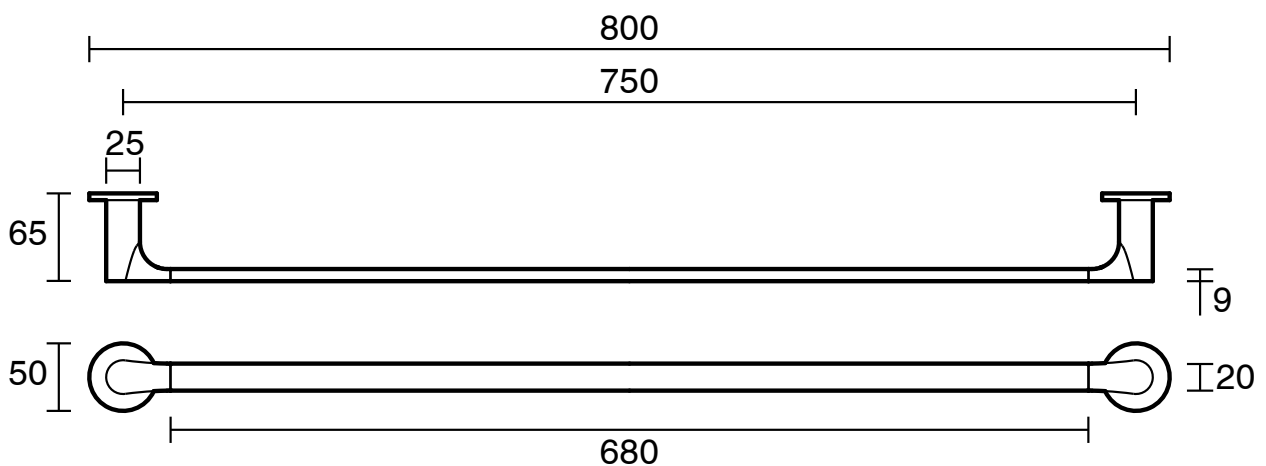

mizu

Mizu Silk Single Towel Rail 750mm Matte Black

2263985

SPECIFICATIONS

Recommended Use	Domestic, Hotel & Commercial
Colour	Matte Black
Material	Zinc

WARRANTY

Replacement Only - Domestic Use 10 Years

Please refer to Warranty Page for full Terms and Conditions

Dimensions are nominal measurements only.

CLEANING RECOMMENDATIONS:

We recommend the use of soapy water or approved cleaners. This product should not be cleaned with abrasive materials. Damage caused by any improper treatment is not covered by the product warranty. Refer to Warranty Conditions

Disclaimer: Products in this specification manual must by regulation be installed by licensed and registered trade people. The manufacturer/distributor reserves the right to vary specifications or delete models from their range without prior notification. Dimensions are nominal measurements only. Dimensions and set-outs listed are correct at time of publication however the manufacturer/distributor takes no responsibility for printing errors.

Published 27/07/2022

To see the complete Mizu range go to
www.reece.com.au