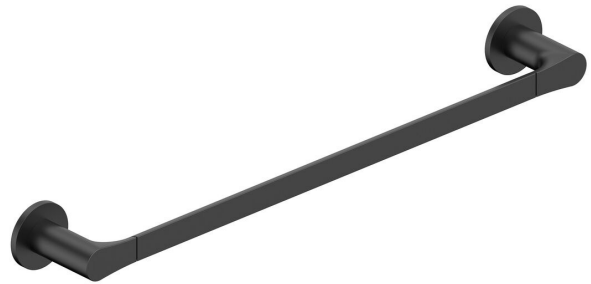

mizu

Mizu Silk Single Towel Rail 750mm Matte Black

2263985

SPECIFICATIONS

Recommended Use	Domestic, Hotel & Commercial
Colour	Matte Black
Material	Zinc

WARRANTY

Replacement Only - Domestic Use 10 Years

Please refer to Warranty Page for full Terms and Conditions

Dimensions are nominal measurements only.

CLEANING RECOMMENDATIONS:

We recommend the use of soapy water or approved cleaners. This product should not be cleaned with abrasive materials. Damage caused by any improper treatment is not covered by the product warranty. Refer to Warranty Conditions

Disclaimer: Products in this specification manual must by regulation be installed by licensed and registered trade people. The manufacturer/distributor reserves the right to vary specifications or delete models from their range without prior notification. Dimensions are nominal measurements only. Dimensions and set-outs listed are correct at time of publication however the manufacturer/distributor takes no responsibility for printing errors.

Published 27/07/2022

To see the complete Mizu range go to
www.reece.com.au