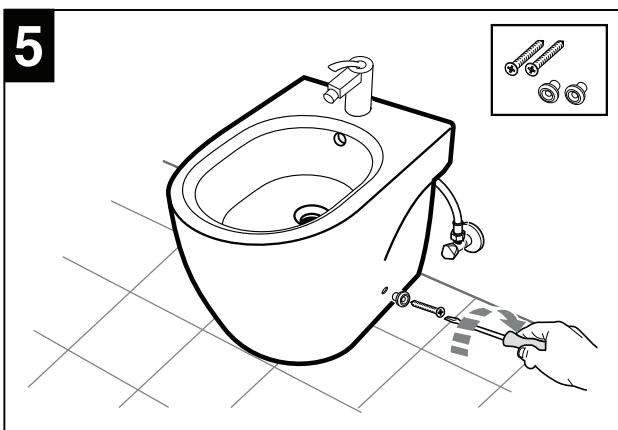

## Roca Meridian Back to Wall Bidet

### INSTALLATION INSTRUCTIONS

**NOTE:** It is recommended that a short trap is used for installation.

Waste setout measurement will depend on waste used.

Cover is optional, if cover is used it **MUST** be installed before Bidet is fixed to the wall.