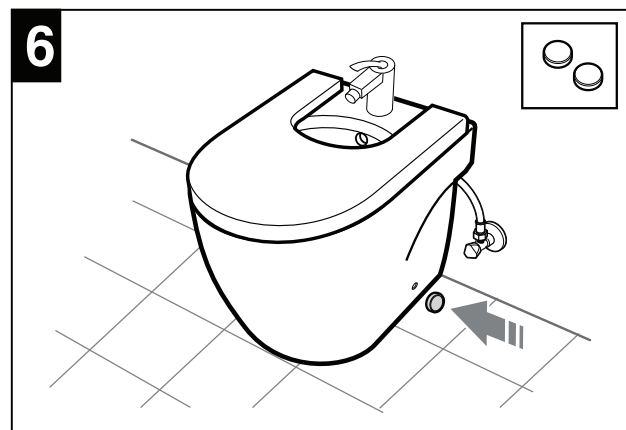

## Roca Meridian Back to Wall Bidet

### INSTALLATION INSTRUCTIONS

**NOTE:** It is recommended that a short trap is used for installation.

Waste setout measurement will depend on waste used.

Cover is optional, if cover is used it **MUST** be installed before Bidet is fixed to the wall.