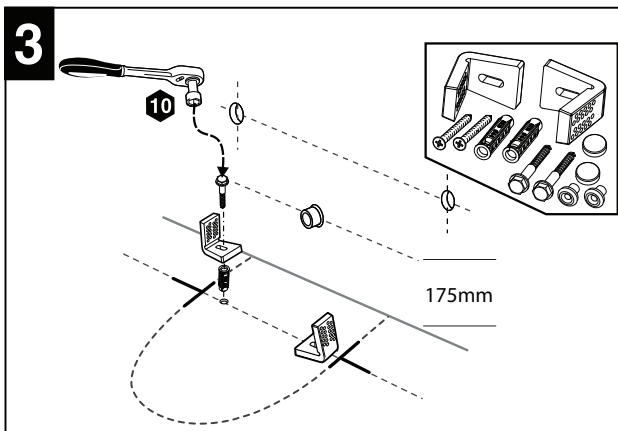

## Roca Meridian Back to Wall Bidet

### INSTALLATION INSTRUCTIONS

**NOTE:** It is recommended that a short trap is used for installation.

Waste setout measurement will depend on waste used.

Cover is optional, if cover is used it **MUST** be installed before Bidet is fixed to the wall.