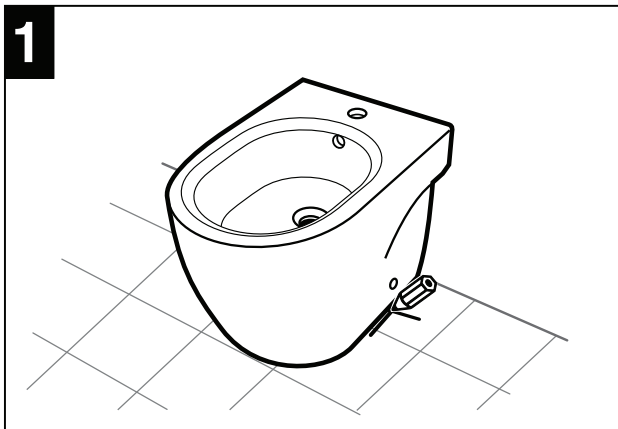

## Roca Meridian Back to Wall Bidet

### INSTALLATION INSTRUCTIONS

**NOTE:** It is recommended that a short trap is used for installation.

Waste setout measurement will depend on waste used.

Cover is optional, if cover is used it **MUST** be installed before Bidet is fixed to the wall.