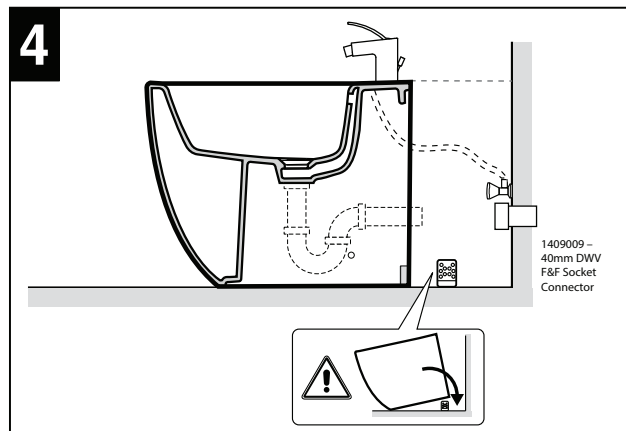

## Roca Meridian Back to Wall Bidet

### INSTALLATION INSTRUCTIONS

**NOTE:** It is recommended that a short trap is used for installation.

Waste setout measurement will depend on waste used.

Cover is optional, if cover is used it **MUST** be installed before Bidet is fixed to the wall.