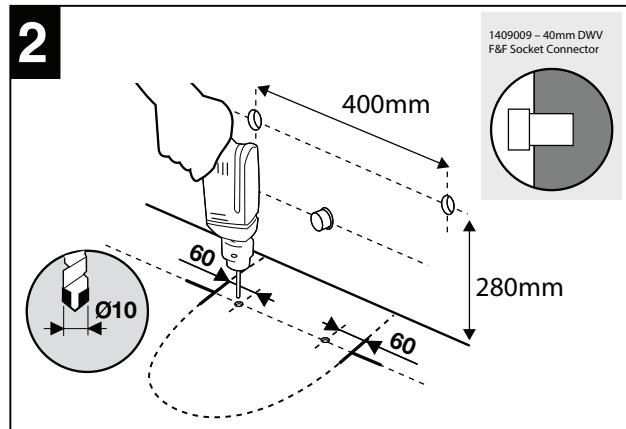

## Roca Meridian Back to Wall Bidet

### INSTALLATION INSTRUCTIONS

**NOTE:** It is recommended that a short trap is used for installation.

Waste setout measurement will depend on waste used.

Cover is optional, if cover is used it **MUST** be installed before Bidet is fixed to the wall.