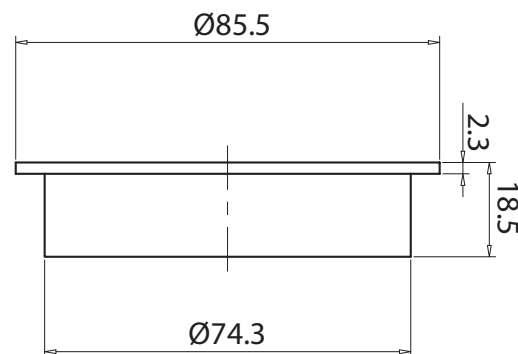

Mizu Drift Brass Trapscrew Grate Round 80mm Chrome

202282

SPECIFICATIONS

Recommended Use	Domestic, Hotel & Commercial
Material	Brass
Colour	Chrome
Finish	Polished

WARRANTY

Replacement Only - Domestic Use	12 Months

Please refer to Warranty Page for full Terms and Conditions

Dimensions are nominal measurements only.

CLEANING RECOMMENDATIONS:

We recommend using a soft cloth or moist sponge with soapy water or mild detergent. Rinse with clean water, towel dry after cleaning. Clean regularly to protect surface finish. Do not use chemical or abrasive cleaners, avoid using a scrubbing brush or scourer sponge to clean. A soft brush can be used for hard to reach places. Damage caused by any improper treatment is not covered by the product warranty. Refer to Warranty Conditions.

Disclaimer: Products in this specification manual must by regulation be installed by licensed and registered trade people. The manufacturer/distributor reserves the right to vary specifications or delete models from their range without prior notification. Dimensions are nominal measurements only. Dimensions and set-outs listed are correct at time of publication however the manufacturer/distributor takes no responsibility for printing errors.

Published 22/12/2021

To see the complete Mizu range go to www.reece.com.au