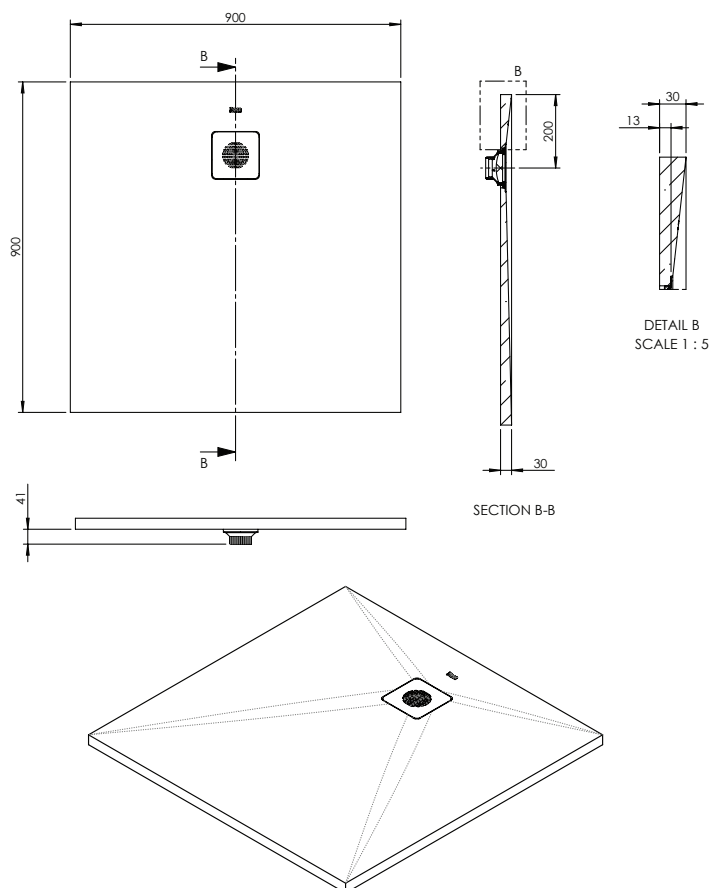

Roca Cyprus Stonex Shower Floor 900 x 900mm Pizarra with Matching Waste

1711982

SPECIFICATIONS

Recommended Use	Domestic, Hotel & Commercial
Material	Stonex Reinforced Resin
Colour	Pizarra
Waste Position	Centre Rear
Waste Type	Stainless Steel Powder Coated Matching 50mm Waste Outlet
Weight	25 kg

WARRANTY

Warranty - Domestic Use	15 Years
Spare Parts & Labour	12 Months

Please refer to Warranty Page for full Terms and Conditions

Dimensions are nominal measurements only.

CLEANING RECOMMENDATIONS:

We recommend the use of soapy water or approved cleaners. This product should not be cleaned with abrasive materials. Damage caused by any improper treatment is not covered by the product warranty. Refer to Warranty Conditions

Disclaimer: Products in this specification manual must by regulation be installed by licensed and registered trade people. The manufacturer/distributor reserves the right to vary specifications or delete models from their range without prior notification. Dimensions are nominal measurements only. Dimensions and set-outs listed are correct at time of publication however the manufacturer/distributor takes no responsibility for printing errors.

Published 15/10/2020

To see the complete Roca range go to
www.reece.com.au