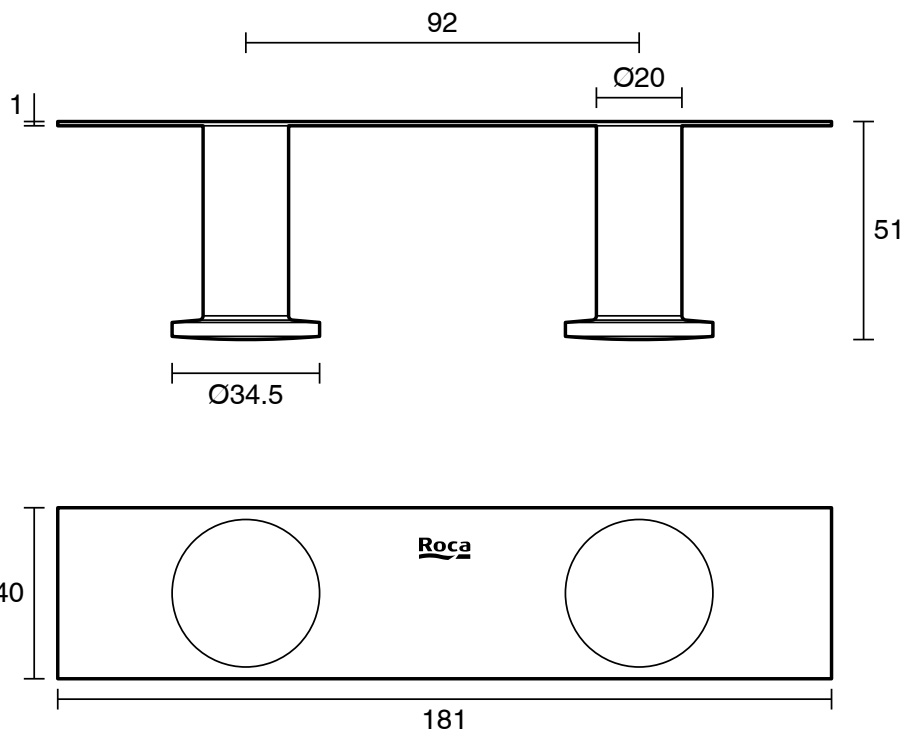

Roca Ona Double Robe Hook Brushed Nickel

15045

SPECIFICATIONS

Recommended Use	Domestic;Commercial;Hotel
Colour Category	Nickel
Colour Finish	Brushed Nickel
Primary Material	Brass

WARRANTY

Replacement Only - Domestic Use	15
Parts Replacement Only	1

Please refer to Warranty Page for full Terms and Conditions

Dimensions are nominal measurements only.

CLEANING RECOMMENDATIONS:

We recommend the use of soapy water or approved cleaners. This product should not be cleaned with abrasive materials. Damage caused by any improper treatment is not covered by the product warranty. Refer to Warranty Conditions

Disclaimer: Products in this specification manual must by regulation be installed by licensed and registered trade people. The manufacturer/distributor reserves the right to vary specifications or delete models from their range without prior notification. Dimensions are nominal measurements only. Dimensions and set-outs listed are correct at time of publication however the manufacturer/distributor takes no responsibility for printing errors.

Published 11/11/2024

To see the complete Roca range go to
www.reece.com.au