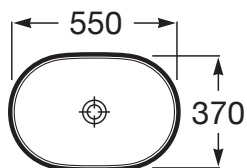

Roca Inspira Round Oval Semi Inset Basin 550mm x 370mm

INSTALLATION INSTRUCTIONS

Trap	K	J
Totem	530	610
Minimal		
Bottle	570	640

Plumbers, please ensure a copy of the installation instructions is left with the end user for future reference.

Roca Inspira Round Oval Semi Inset Basin 550mm x 370mm

INSTALLATION INSTRUCTIONS

Recommended tap placement only.
Specific dimensions apply for Tap selected.