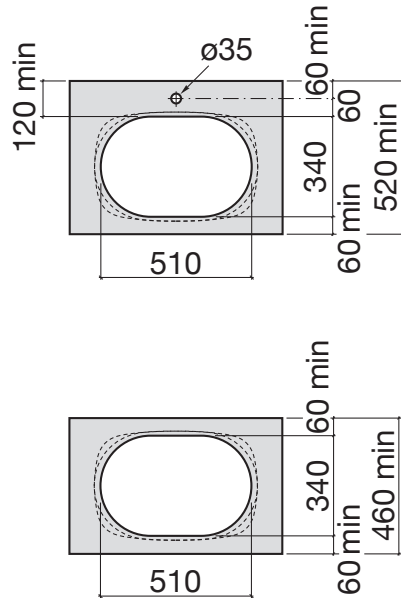

Roca Inspira Round Oval Semi Inset Basin 550mm x 370mm

INSTALLATION INSTRUCTIONS

Trap	K	J
Totem	530	610
Minimal		
Bottle	570	640

Plumbers, please ensure a copy of the installation instructions is left with the end user for future reference.

Roca Inspira Round Oval Semi Inset Basin 550mm x 370mm

INSTALLATION INSTRUCTIONS

Recommended tap placement only.
Specific dimensions apply for Tap selected.