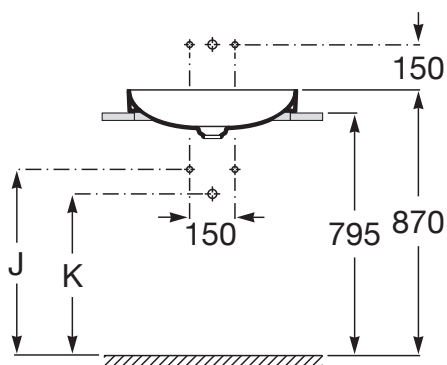

Roca Inspira Round Oval Semi Inset Basin 550mm x 370mm

INSTALLATION INSTRUCTIONS

Trap	K	J
Totem	530	610
Minimal		
Bottle	570	640

Plumbers, please ensure a copy of the installation instructions is left with the end user for future reference.

Roca Inspira Round Oval Semi Inset Basin 550mm x 370mm

INSTALLATION INSTRUCTIONS

Recommended tap placement only.
Specific dimensions apply for Tap selected.