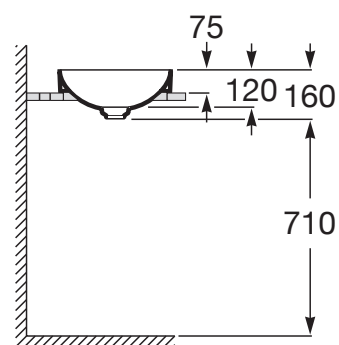

Roca Inspira Round Oval Semi Inset Basin 550mm x 370mm

INSTALLATION INSTRUCTIONS

Trap	K	J
Totem	530	610
Minimal		
Bottle	570	640

Plumbers, please ensure a copy of the installation instructions is left with the end user for future reference.

Roca Inspira Round Oval Semi Inset Basin 550mm x 370mm

INSTALLATION INSTRUCTIONS

Recommended tap placement only.
Specific dimensions apply for Tap selected.