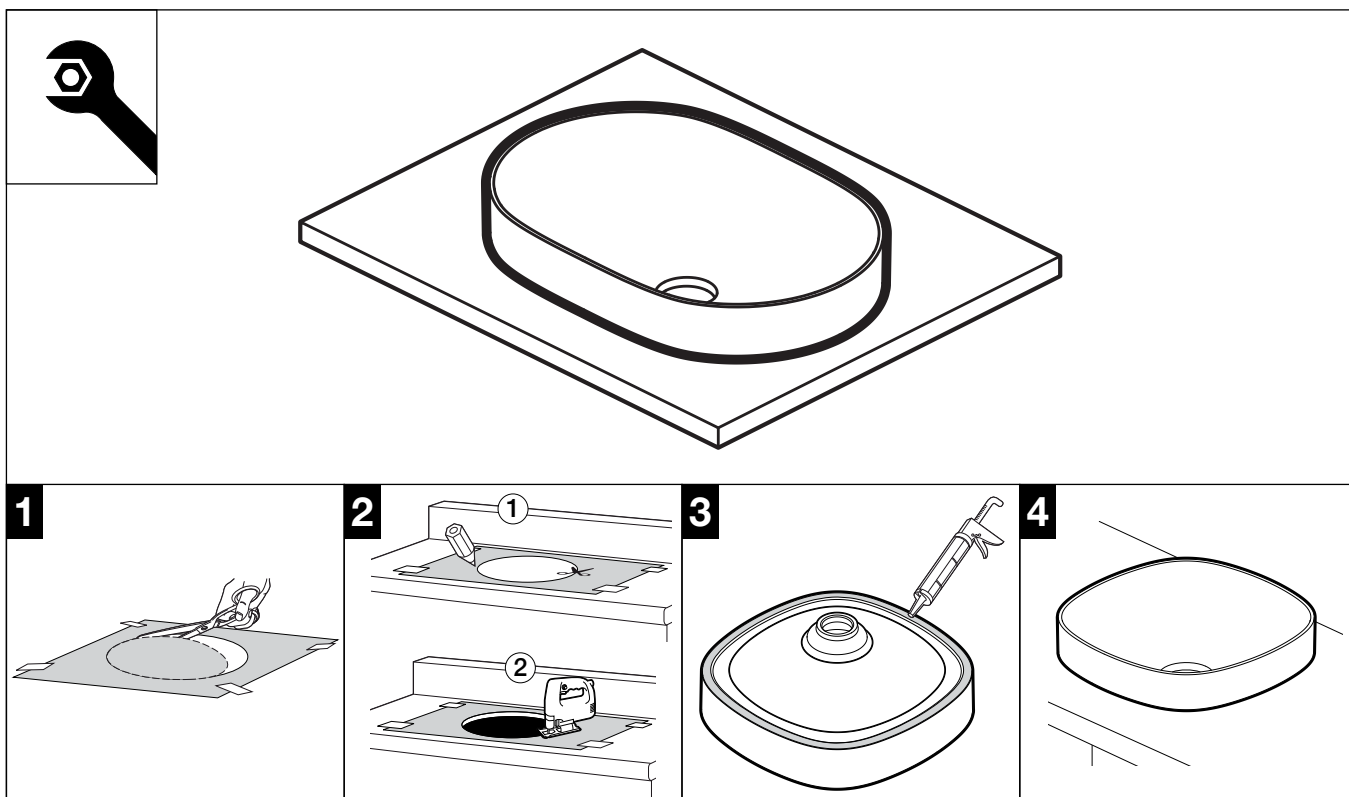

Roca Inspira Round Oval Semi Inset Basin 550mm x 370mm

INSTALLATION INSTRUCTIONS

Trap	K	J
Totem	530	610
Minimal		
Bottle	570	640

Plumbers, please ensure a copy of the installation instructions is left with the end user for future reference.

Roca Inspira Round Oval Semi Inset Basin 550mm x 370mm

INSTALLATION INSTRUCTIONS

Recommended tap placement only.
Specific dimensions apply for Tap selected.